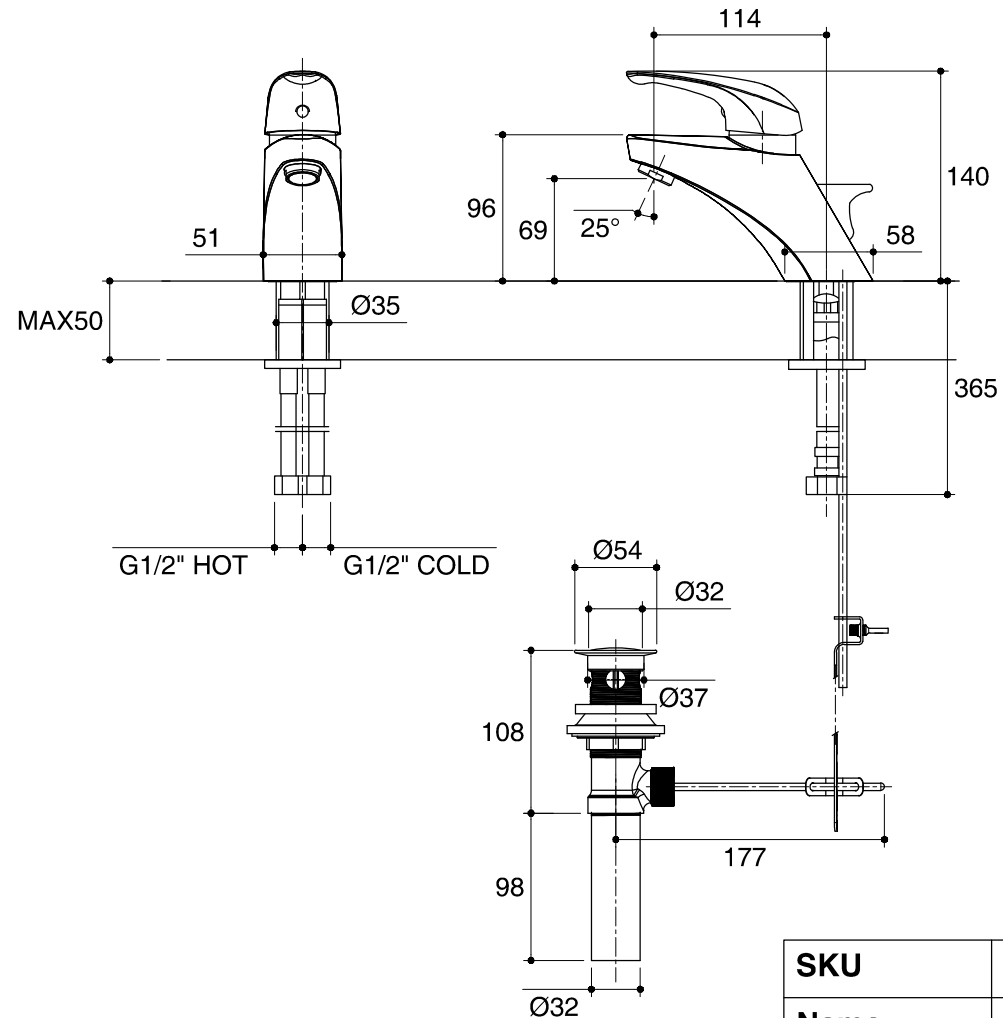

Dimensions are approximate.

Unit: mm

SKU	K-8600X-1-CP
Name	CABRIOLE
Description	SINGLE LEVER LAVATORY FAUCET

*The recommended dimension for installation can be adjusted according to user preferences and layout.