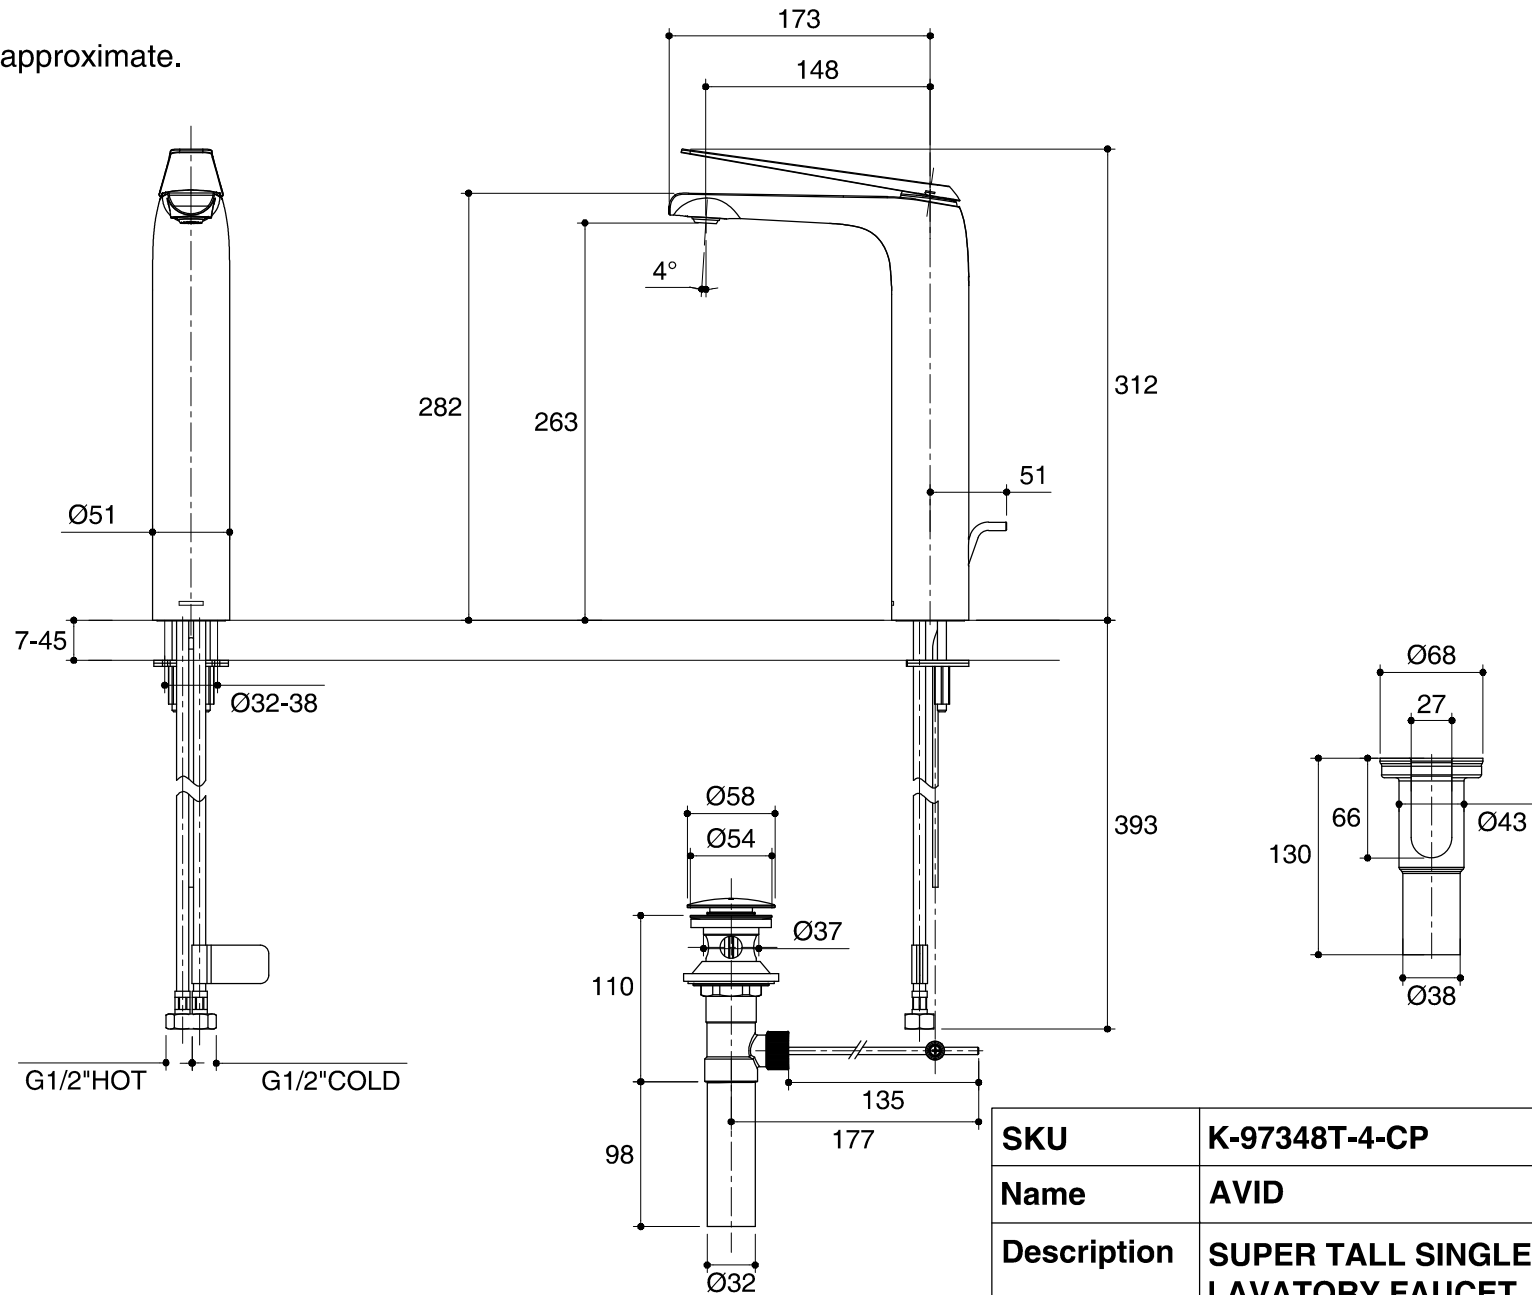

Dimensions are approximate.

Unit: mm

SKU	K-97348T-4-CP
Name	AVID
Description	SUPER TALL SINGLE HANDLE LAVATORY FAUCET

\*The recommended dimension for installation can be adjusted according to user preferences and layout.

**KOHLER**