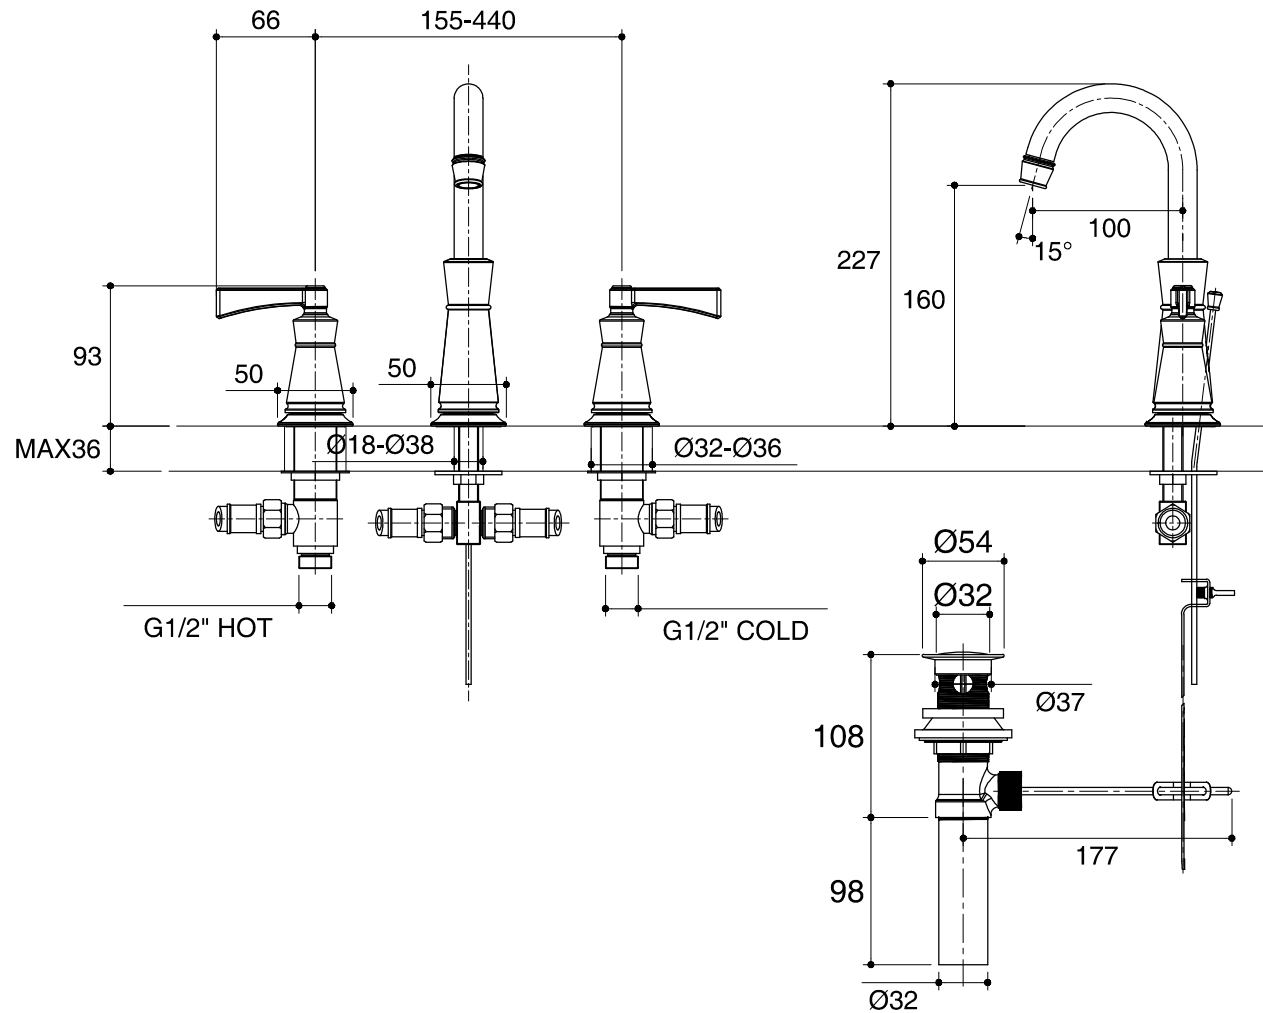

Dimensions are approximate.

Unit: mm

SKU	K-7503X-4-CP
Name	ARCHER
Description	WIDESPREAD LAVATORY FAUCET

KOHLER

*The recommended dimension for installation can be adjusted according to user preferences and layout.