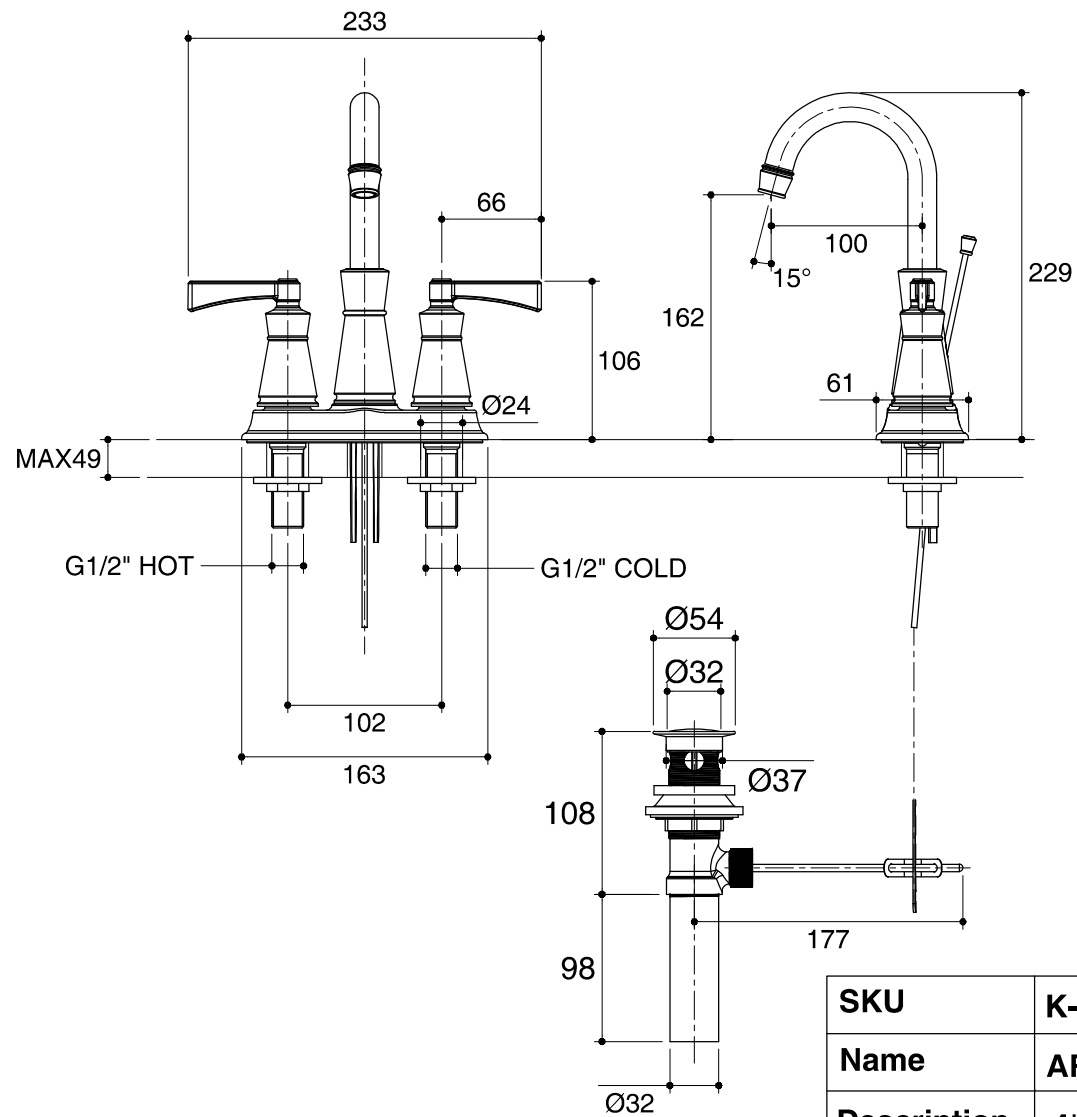

Dimensions are approximate.

Unit: mm

SKU	K-7502X-4-CP
Name	ARCHER
Description	4" DUAL HANDLE LAVATORY FAUCET

*The recommended dimension for installation can be adjusted according to user preferences and layout.