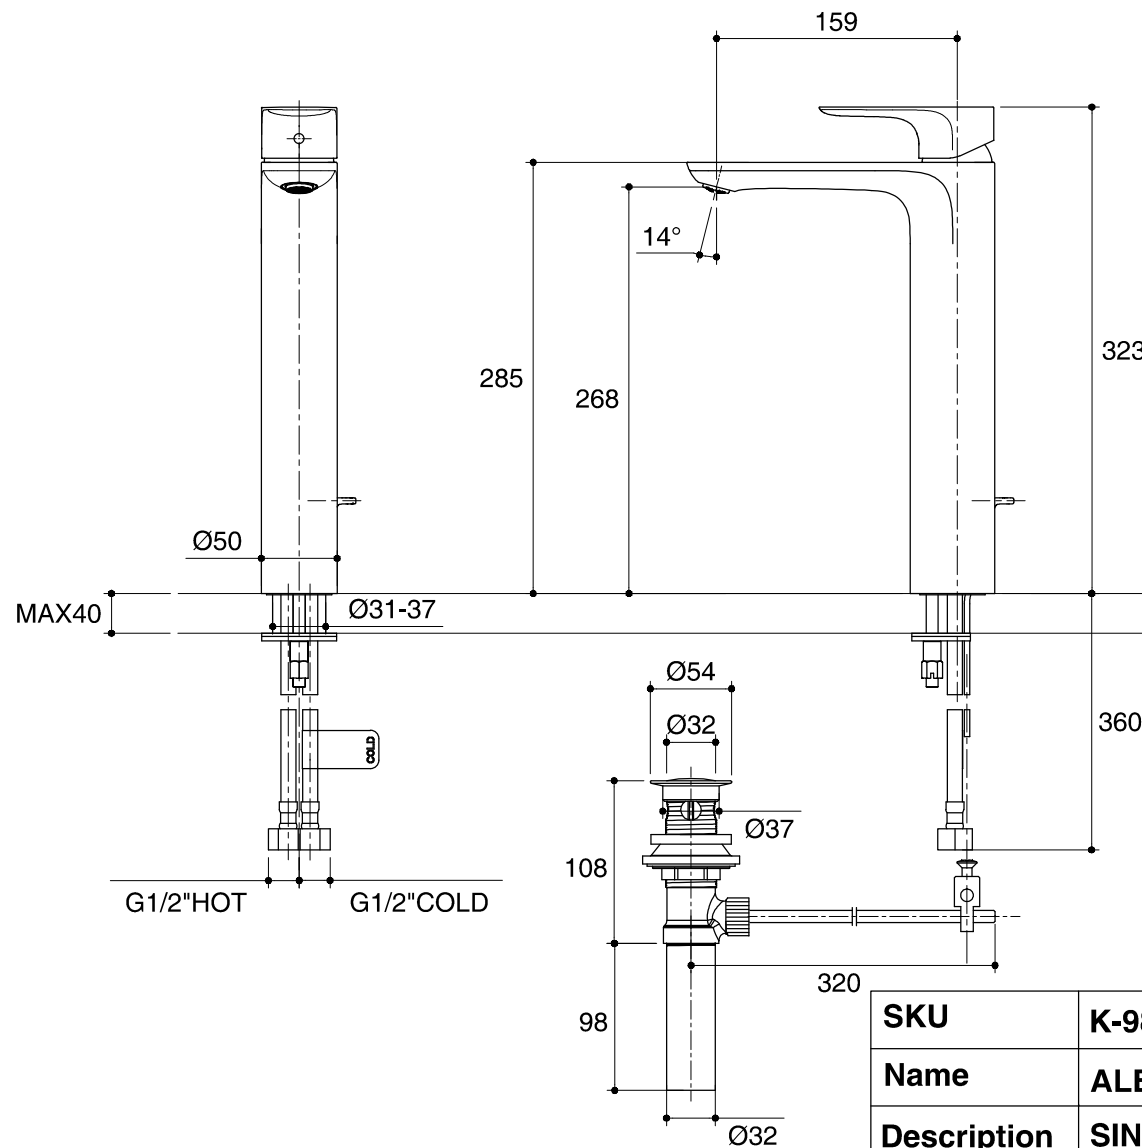

Dimensions are approximate.

Unit: mm

SKU	K-98868T-4-CP
Name	ALEO
Description	SINGLE HANDLE TALL LAVATORY FAUCET

KOHLER

*The recommended dimension for installation can be adjusted according to user preferences and layout.