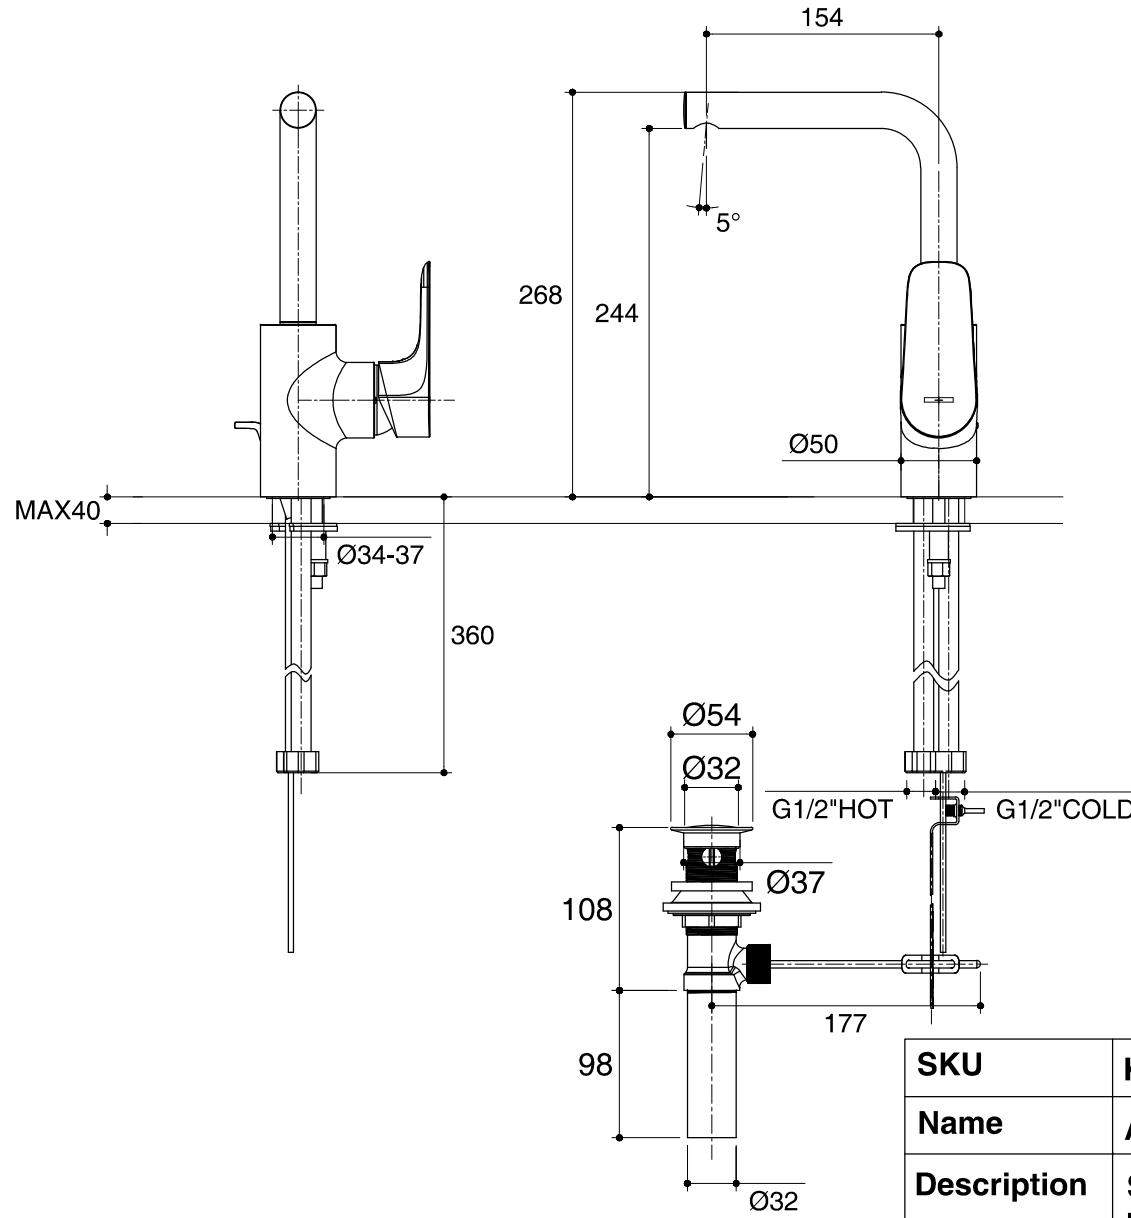

Dimensions are approximate.

Unit: mm

SKU	K-72278T-4-CP
Name	ALEO
Description	SINGLE HANDLE SWIVELING LAVATORY FAUCET

**KOHLER**

\*The recommended dimension for installation can be adjusted according to user preferences and layout.