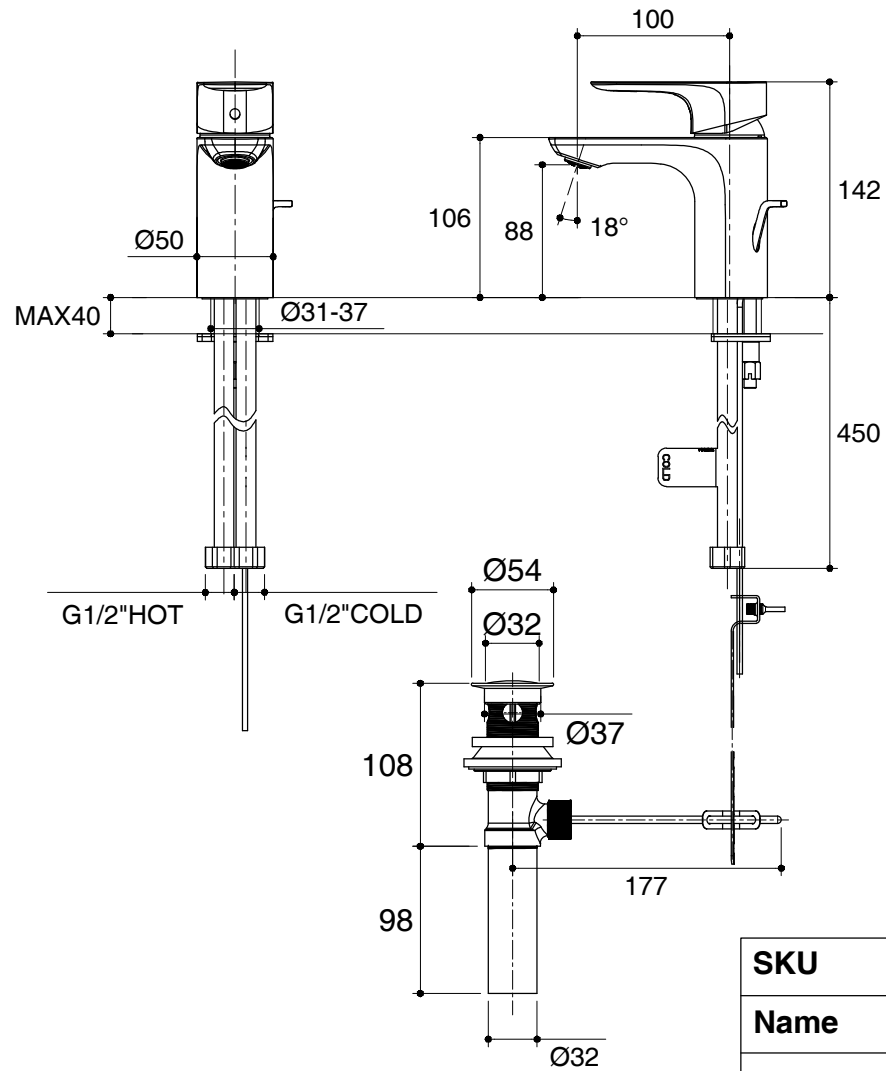

Dimensions are approximate.

Unit: mm

SKU	K-72275T-4-CP
Name	ALEO
Description	SINGLE HANDLE LAVATORY FAUCET

\*The recommended dimension for installation can be adjusted according to user preferences and layout.

**KOHLER**