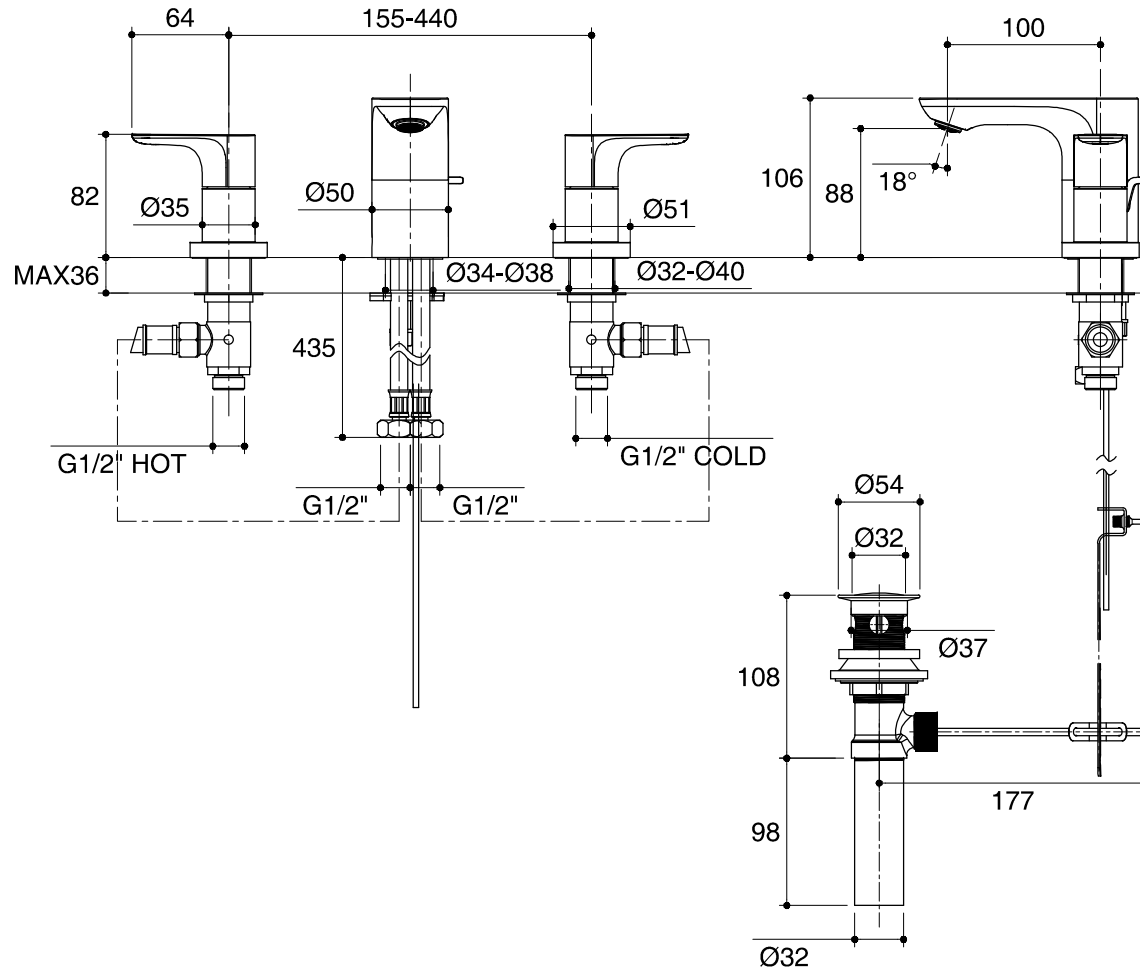

Dimensions are approximate.

Unit: mm

*The recommended dimension for installation can be adjusted according to user preferences and layout.

SKU	K-98867T-4-CP
Name	ALEO
Description	WIDESPREAD LAVATORY FAUCET