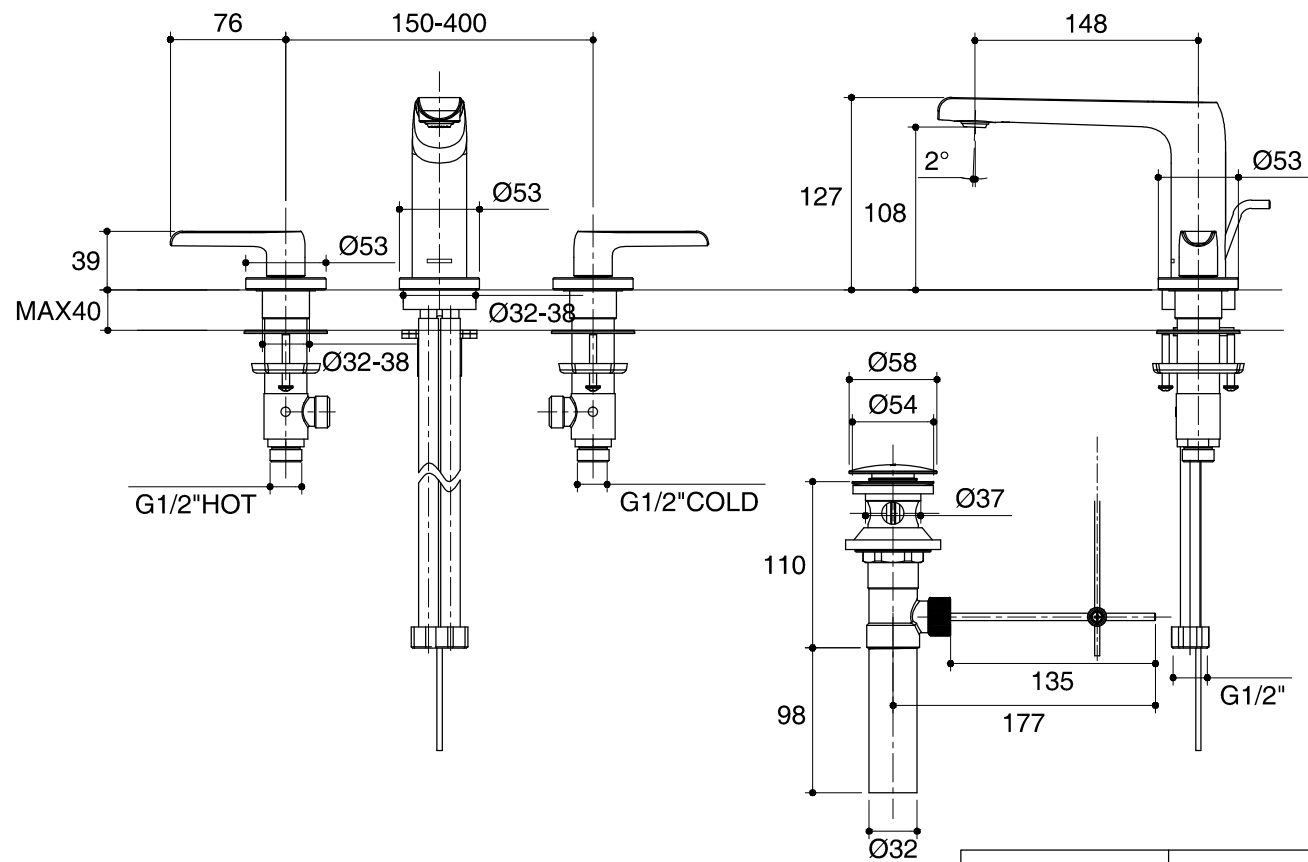

Dimensions are approximate.

Unit: mm

SKU	K-97352T-4-CP
Name	AVID
Description	WIDESPREAD LAVATORY FAUCET

*The recommended dimension for installation can be adjusted according to user preferences and layout.