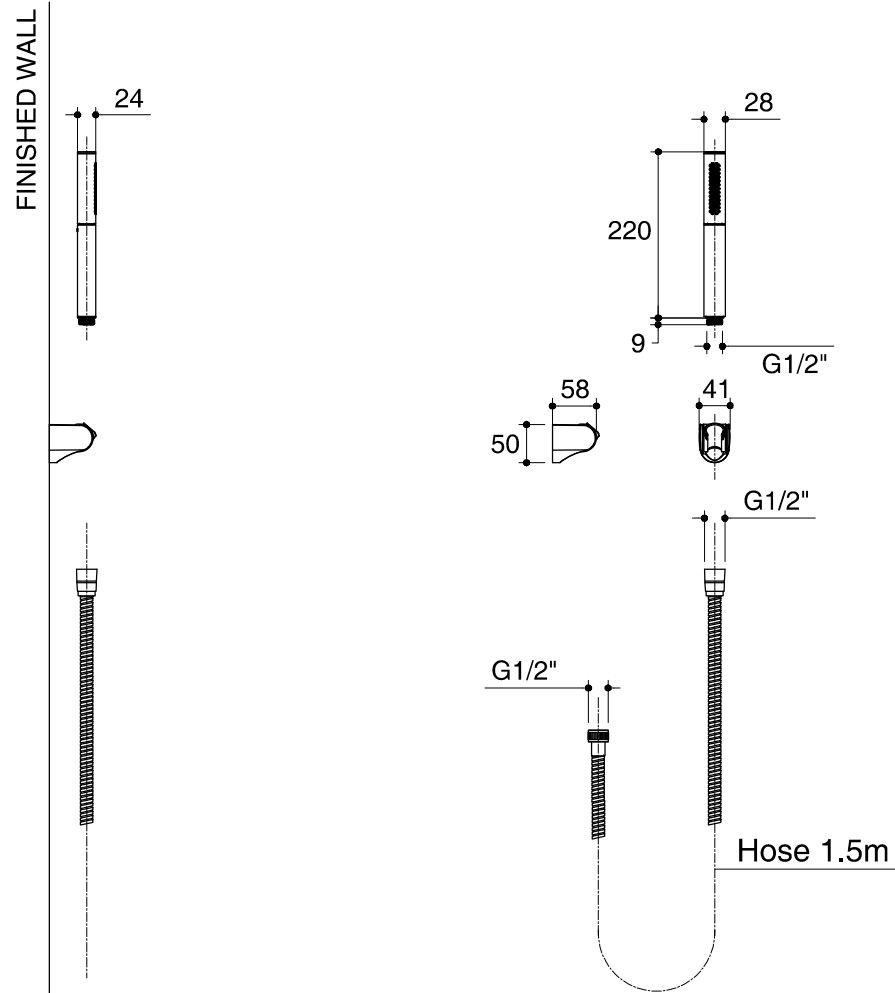

Dimensions are approximate.

Unit: mm

SKU	K-98456X-CP
Name	SHIFT
Description	2-WAY HAND SHOWER WITH BRACKET & HOSE

KOHLER

*The recommended dimension for installation can be adjusted according to user preferences and layout.