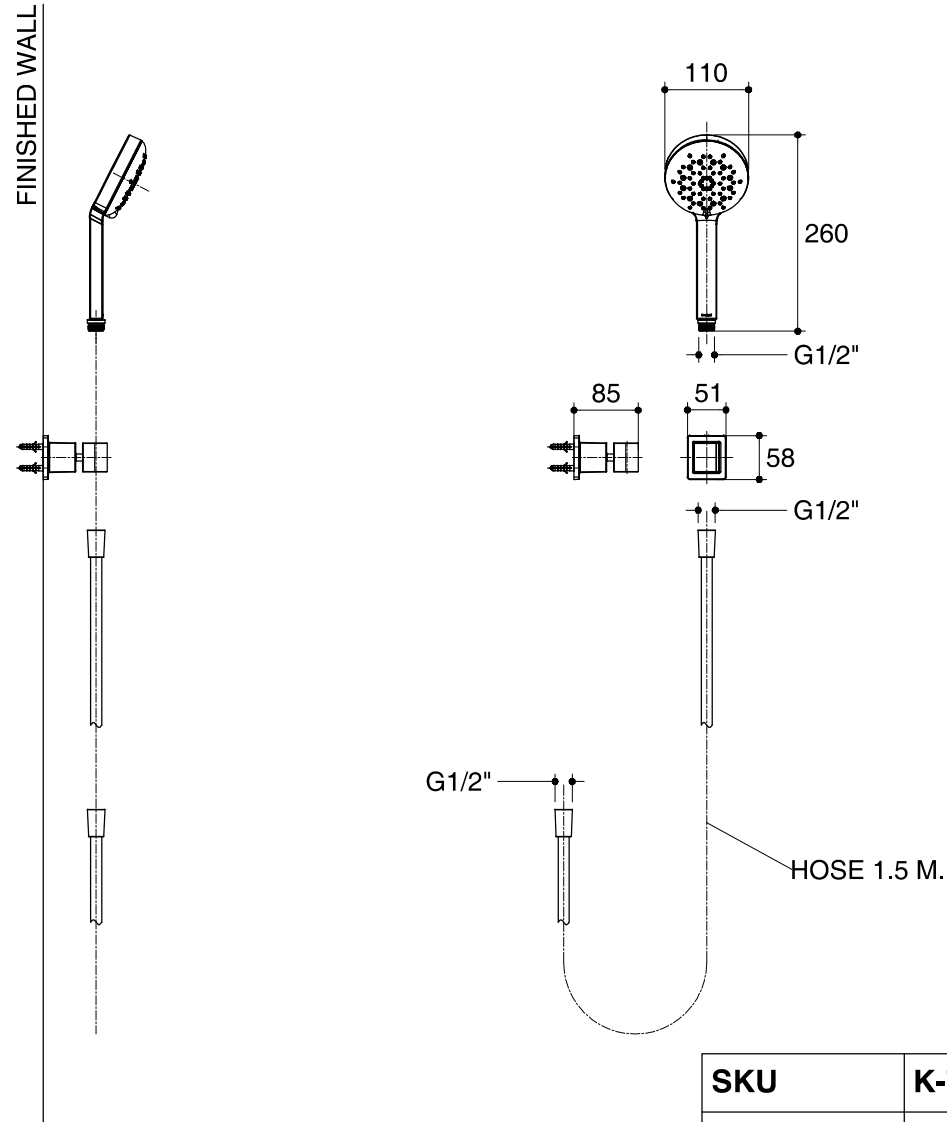

Dimensions are approximate.

Unit: mm

SKU	K-76368T-CP
Name	RENEW
Description	MULTIFUNCTION HAND SHOWER WITH HOSE & BRACKET - GEOMETRIC

\*The recommended dimension for installation can be adjusted according to user preferences and layout.