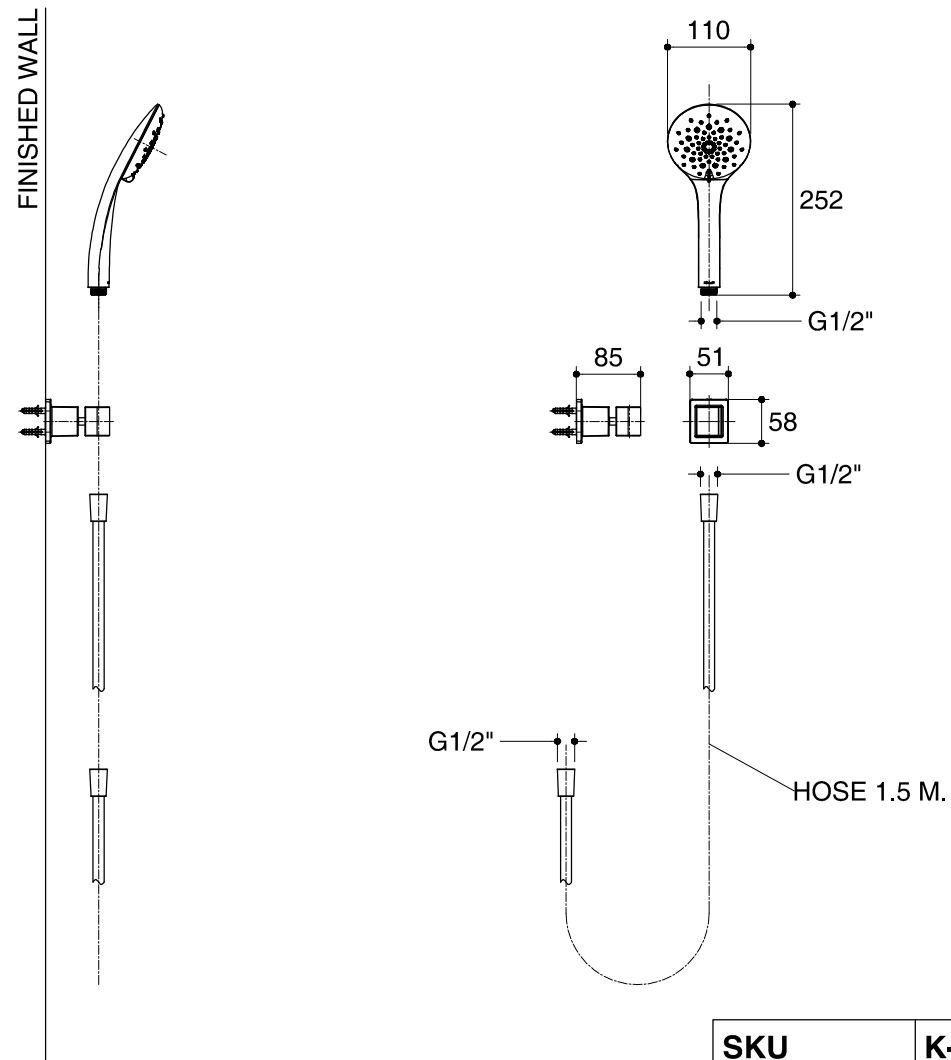

Dimensions are approximate.

Unit: mm

SKU	K-76367T-CP
Name	RENEW
Description	MULTIFUNCTION HAND SHOWER WITH HOSE & BRACKET - ORGANIC

*The recommended dimension for installation can be adjusted according to user preferences and layout.