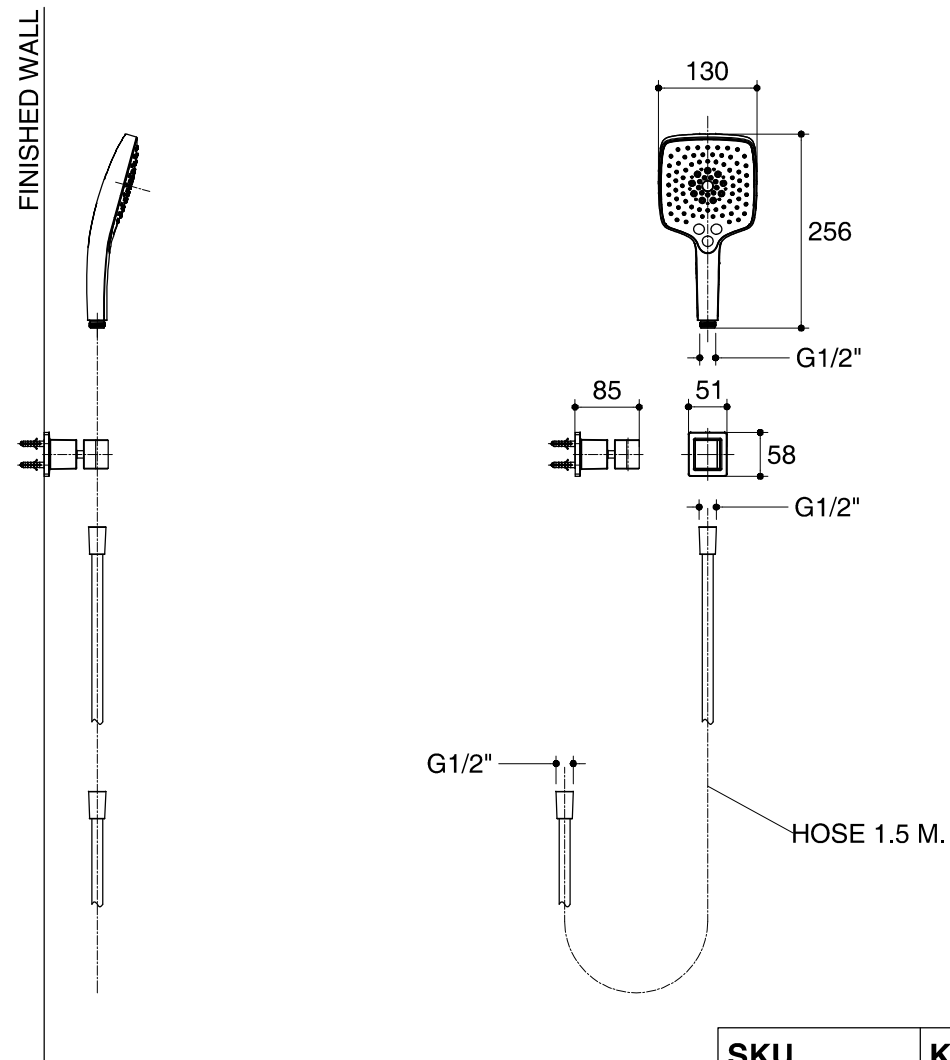

Dimensions are approximate.

Unit: mm

SKU	K-76399T-CP
Name	RAINDUET
Description	MULTIFUNCTION HAND SHOWER WITH HOSE & BRACKET - GEOMETRIC

*The recommended dimension for installation can be adjusted according to user preferences and layout.