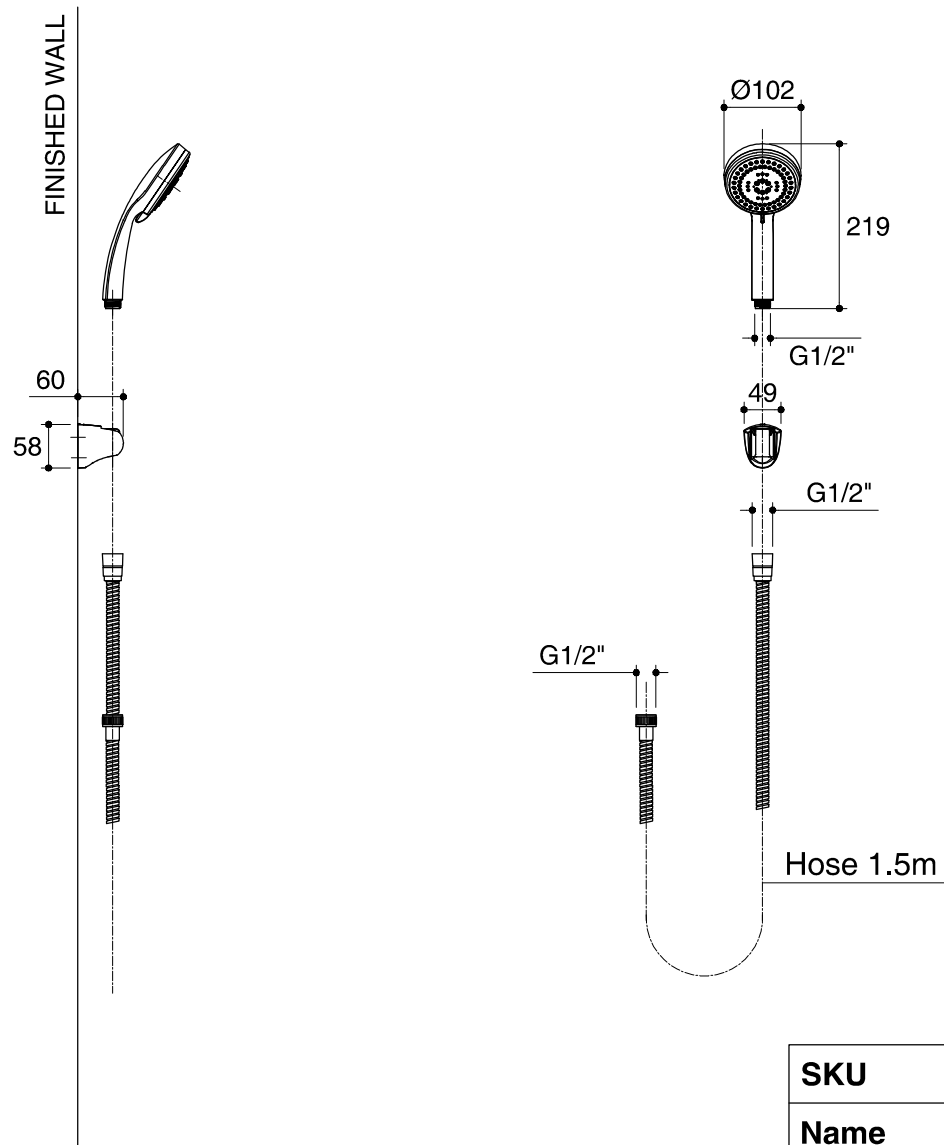

Dimensions are approximate.
Unit: mm

SKU	K-72714X-CP
Name	-
Description	3-WAY HAND SHOWER WITH BRACKET & HOSE

*The recommended dimension for installation can be adjusted according to user preferences and layout.