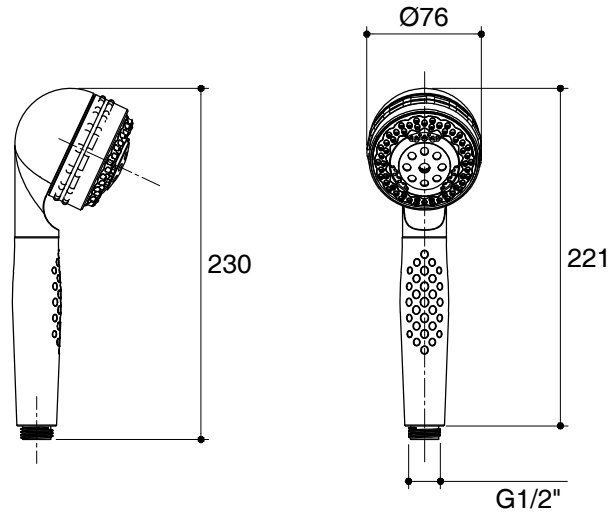

Dimensions are approximate.

Unit: mm

SKU	K-18528X-CP
Name	-
Description	3-WAY HANDSPRAY WITH RESTRICTOR

*The recommended dimension for installation can be adjusted according to user preferences and layout.