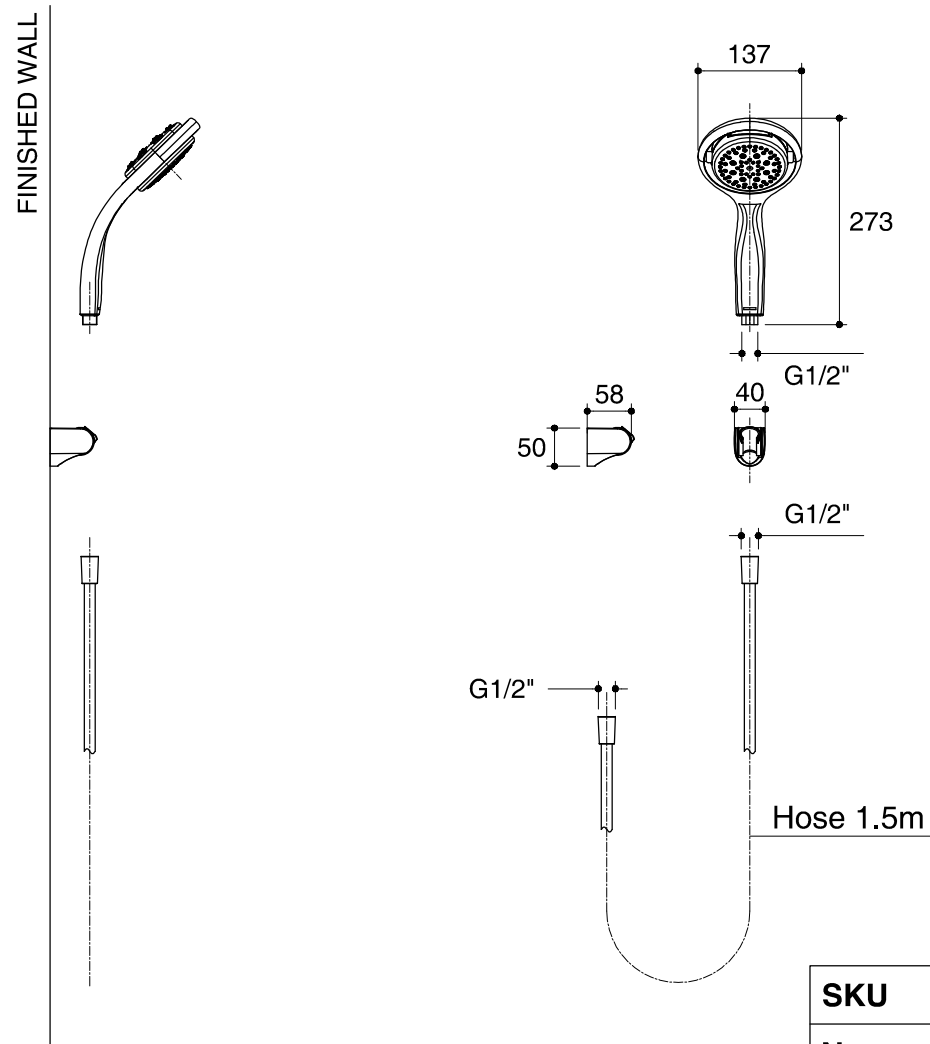

Dimensions are approximate.
Unit: mm

SKU	K-15599X-CP
Name	FLIPSIDE
Description	HAND SHOWER WITH BRACKET & HOSE

*The recommended dimension for installation can be adjusted according to user preferences and layout.