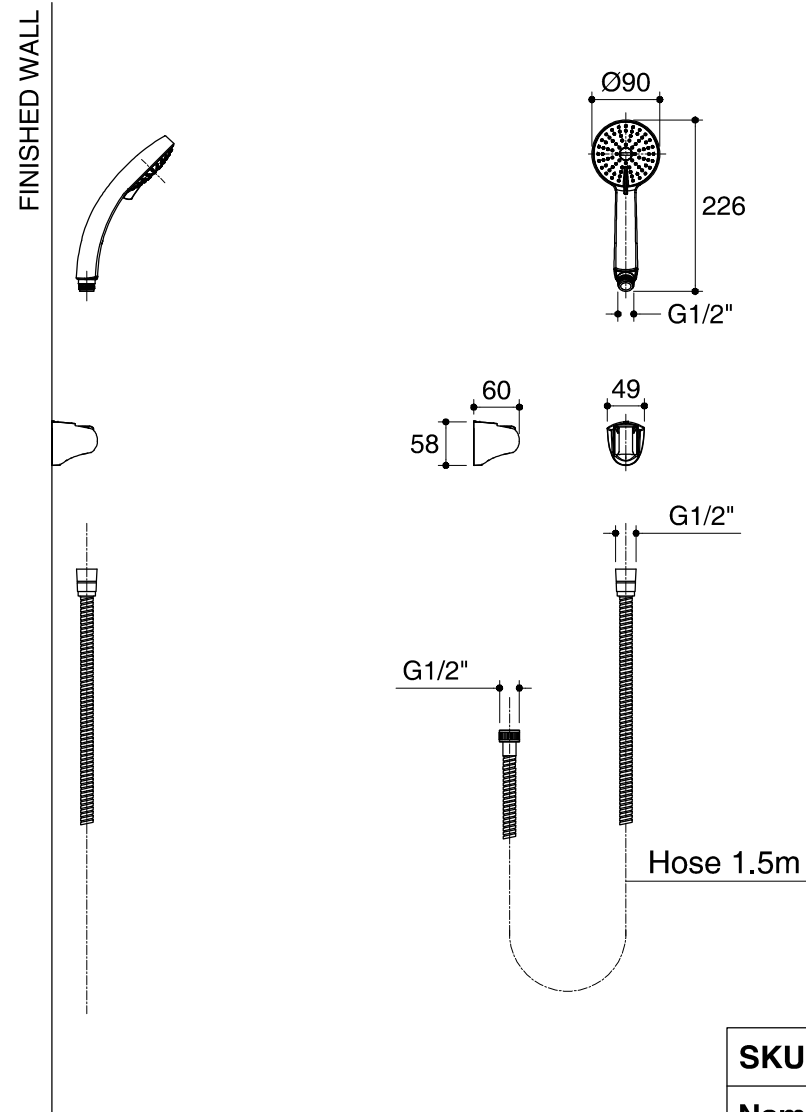

Dimensions are approximate.

Unit: mm

SKU	K-10309X-CP
Name	CITRUS
Description	MULTI FUNCTION HAND SHOWER WITH BRACKET & HOSE

*The recommended dimension for installation can be adjusted according to user preferences and layout.