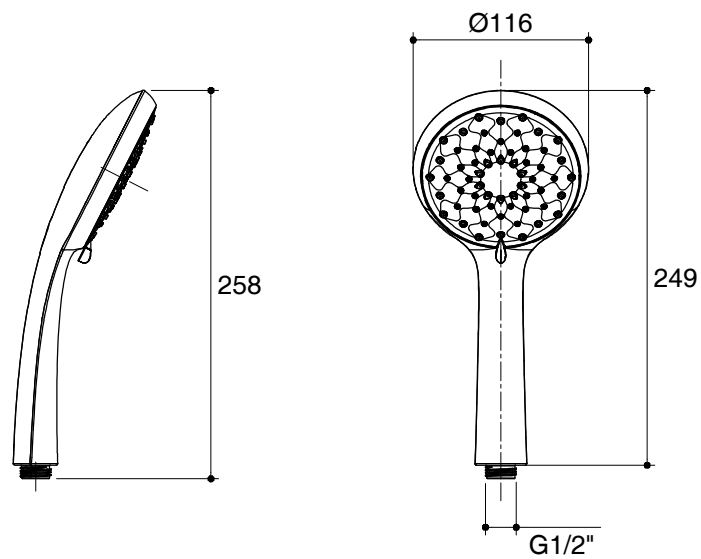

Dimensions are approximate.

Unit: mm

SKU	K-72421T-E2-CP
Name	AWAKEN
Description	MULTI FUNCTION HAND SHOWER (ORGANIC) ECO

*The recommended dimension for installation can be adjusted according to user preferences and layout.