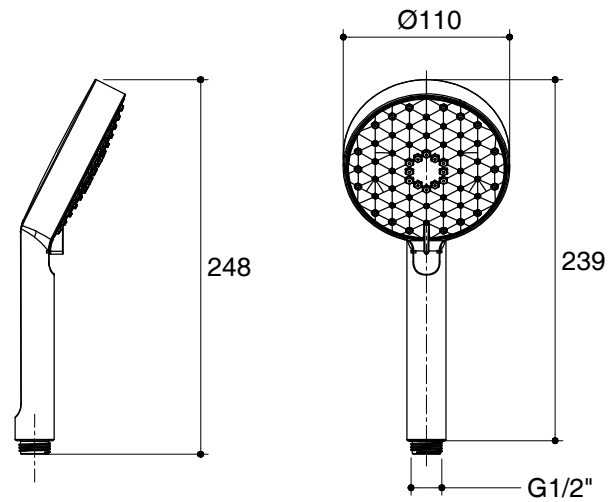

Dimensions are approximate.

Unit: mm

SKU	K-72415T-E2-CP
Name	AWAKEN
Description	MULTI FUNCTION HAND SHOWER (GEOMETRIC) ECO

*The recommended dimension for installation can be adjusted according to user preferences and layout.