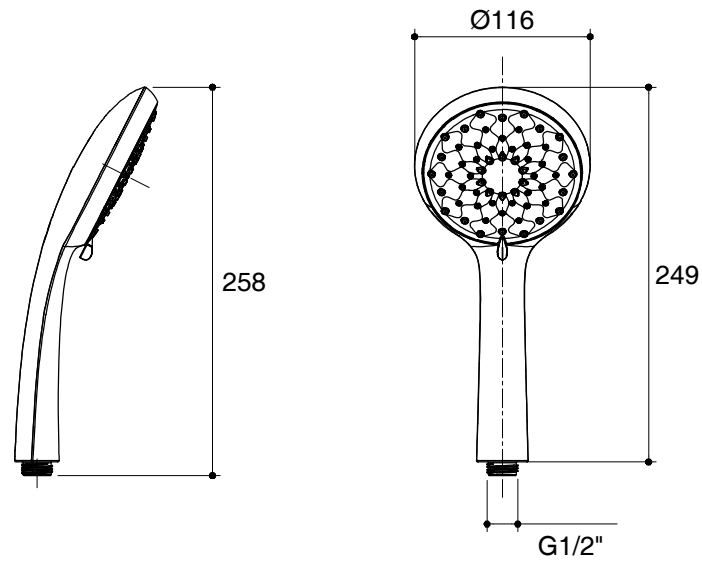

Dimensions are approximate.

Unit: mm

<b>SKU</b>	<b>K-R72421T-CP</b>
<b>Name</b>	<b>AWAKEN</b>
<b>Description</b>	<b>MULTI FUNCTION HAND SHOWER (ORGANIC) STANDARD</b>

\*The recommended dimension for installation can be adjusted according to user preferences and layout.