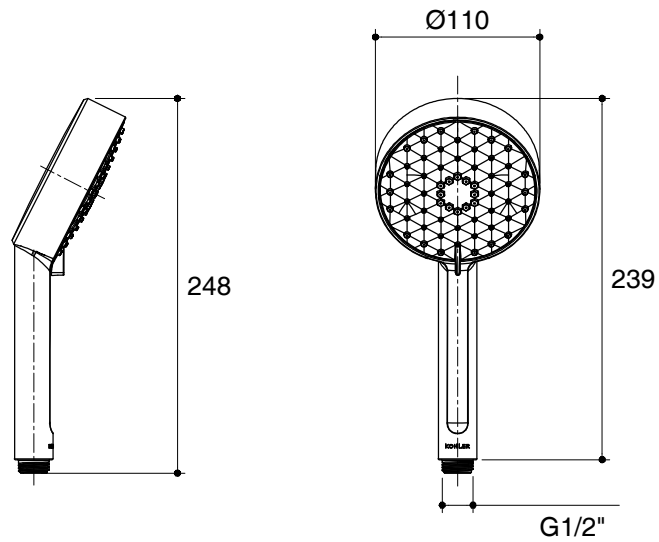

Dimensions are approximate.

Unit: mm

SKU	K-R72415T-CP
Name	AWAKEN
Description	MULTI FUNCTION HAND SHOWER (GEOMETRIC) STANDARD

\*The recommended dimension for installation can be adjusted according to user preferences and layout.