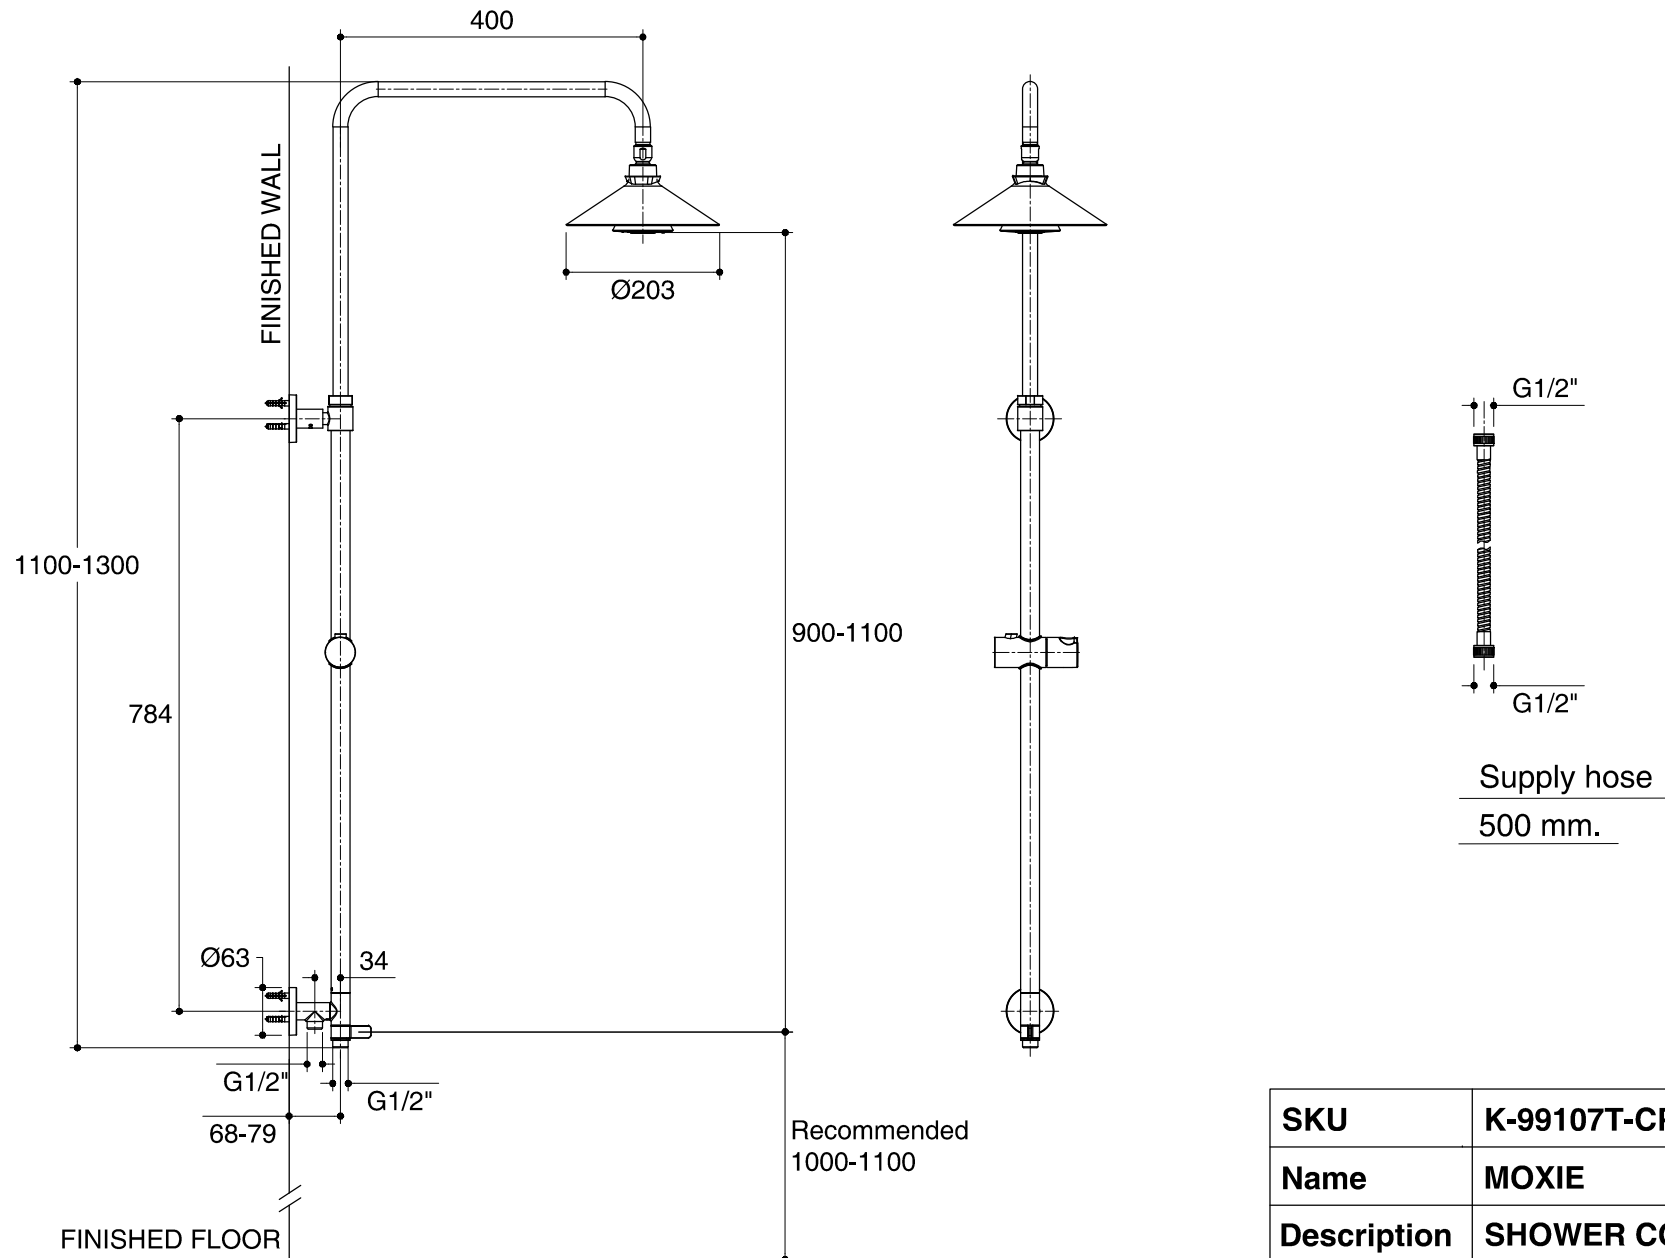

Dimensions are approximate.

Unit: mm

*The recommended dimension for installation can be adjusted according to user preferences and layout.

SKU	K-99107T-CP
Name	MOXIE
Description	SHOWER COLUMN

KOHLER