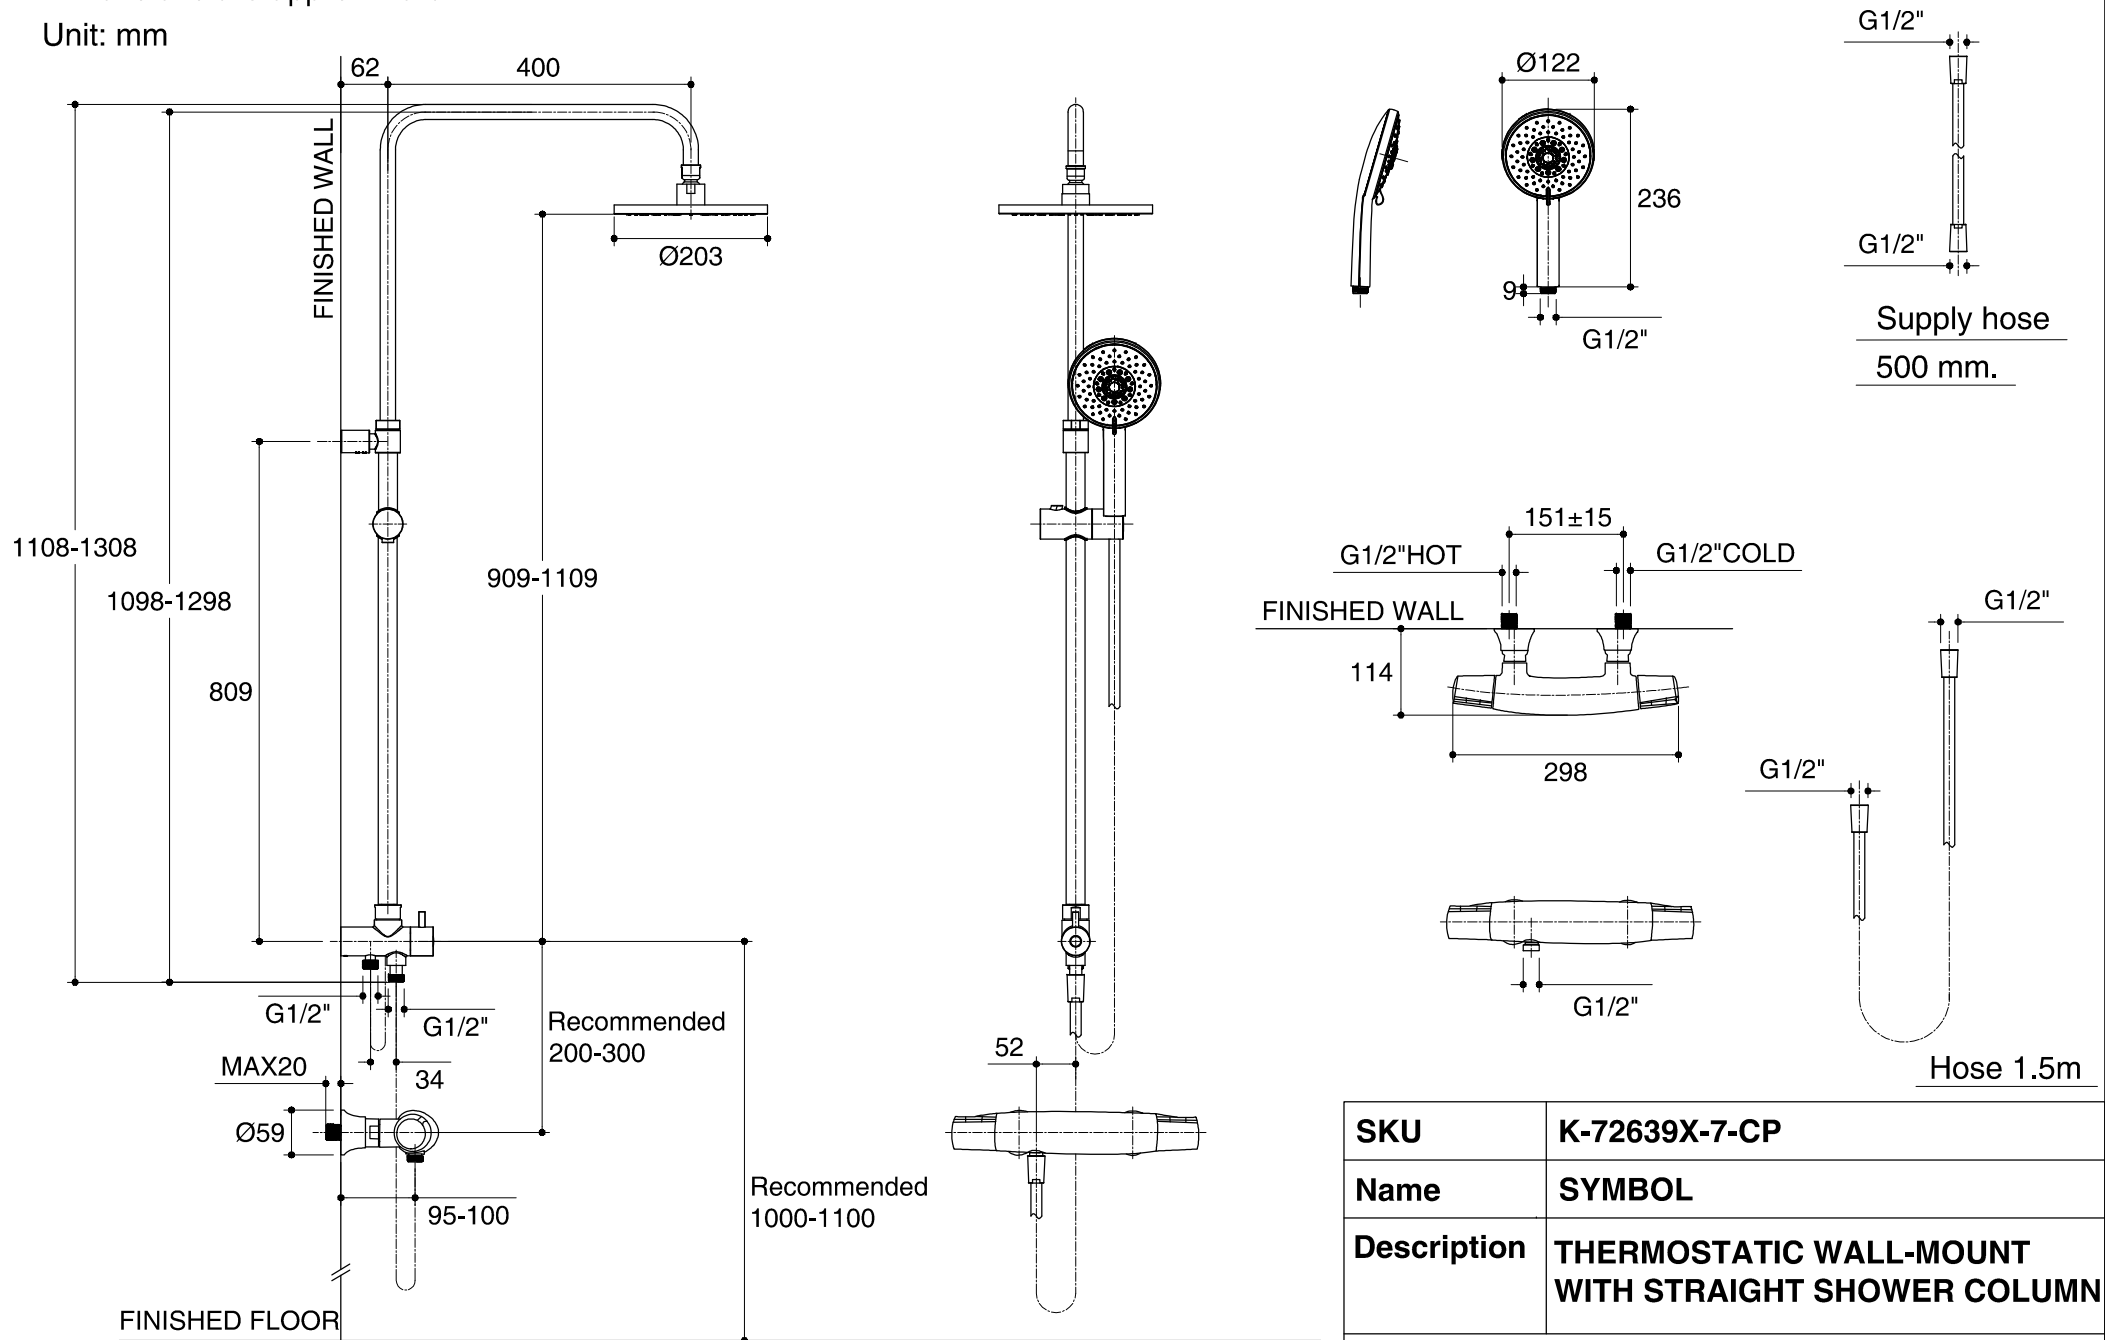

Dimensions are approximate.

Unit: mm

*The recommended dimension for installation can be adjusted according to user preferences and layout.

SKU	K-72639X-7-CP
Name	SYMBOL
Description	THERMOSTATIC WALL-MOUNT WITH STRAIGHT SHOWER COLUMN