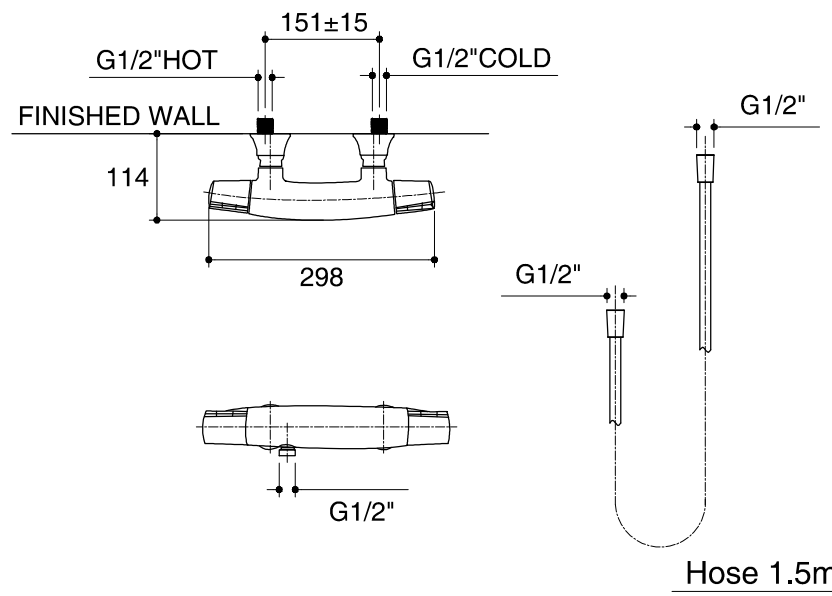

Dimensions are approximate.

Unit: mm

Supply hose
500 mm.

Hose 1.5m

SKU	K-72638X-7-CP
Name	SYMBOL
Description	THERMOSTATIC WALL-MOUNT WITH CURVED SHOWER COLUMN

KOHLER

*The recommended dimension for installation can be adjusted according to user preferences and layout.