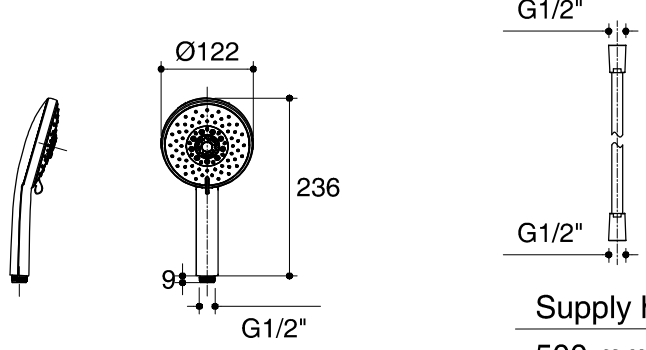

Dimensions are approximate.

Unit: mm

Supply hose
500 mm.

Hose 1.5m

SKU	K-72638X-7-CP
Name	SYMBOL
Description	THERMOSTATIC WALL-MOUNT WITH CURVED SHOWER COLUMN

KOHLER

*The recommended dimension for installation can be adjusted according to user preferences and layout.