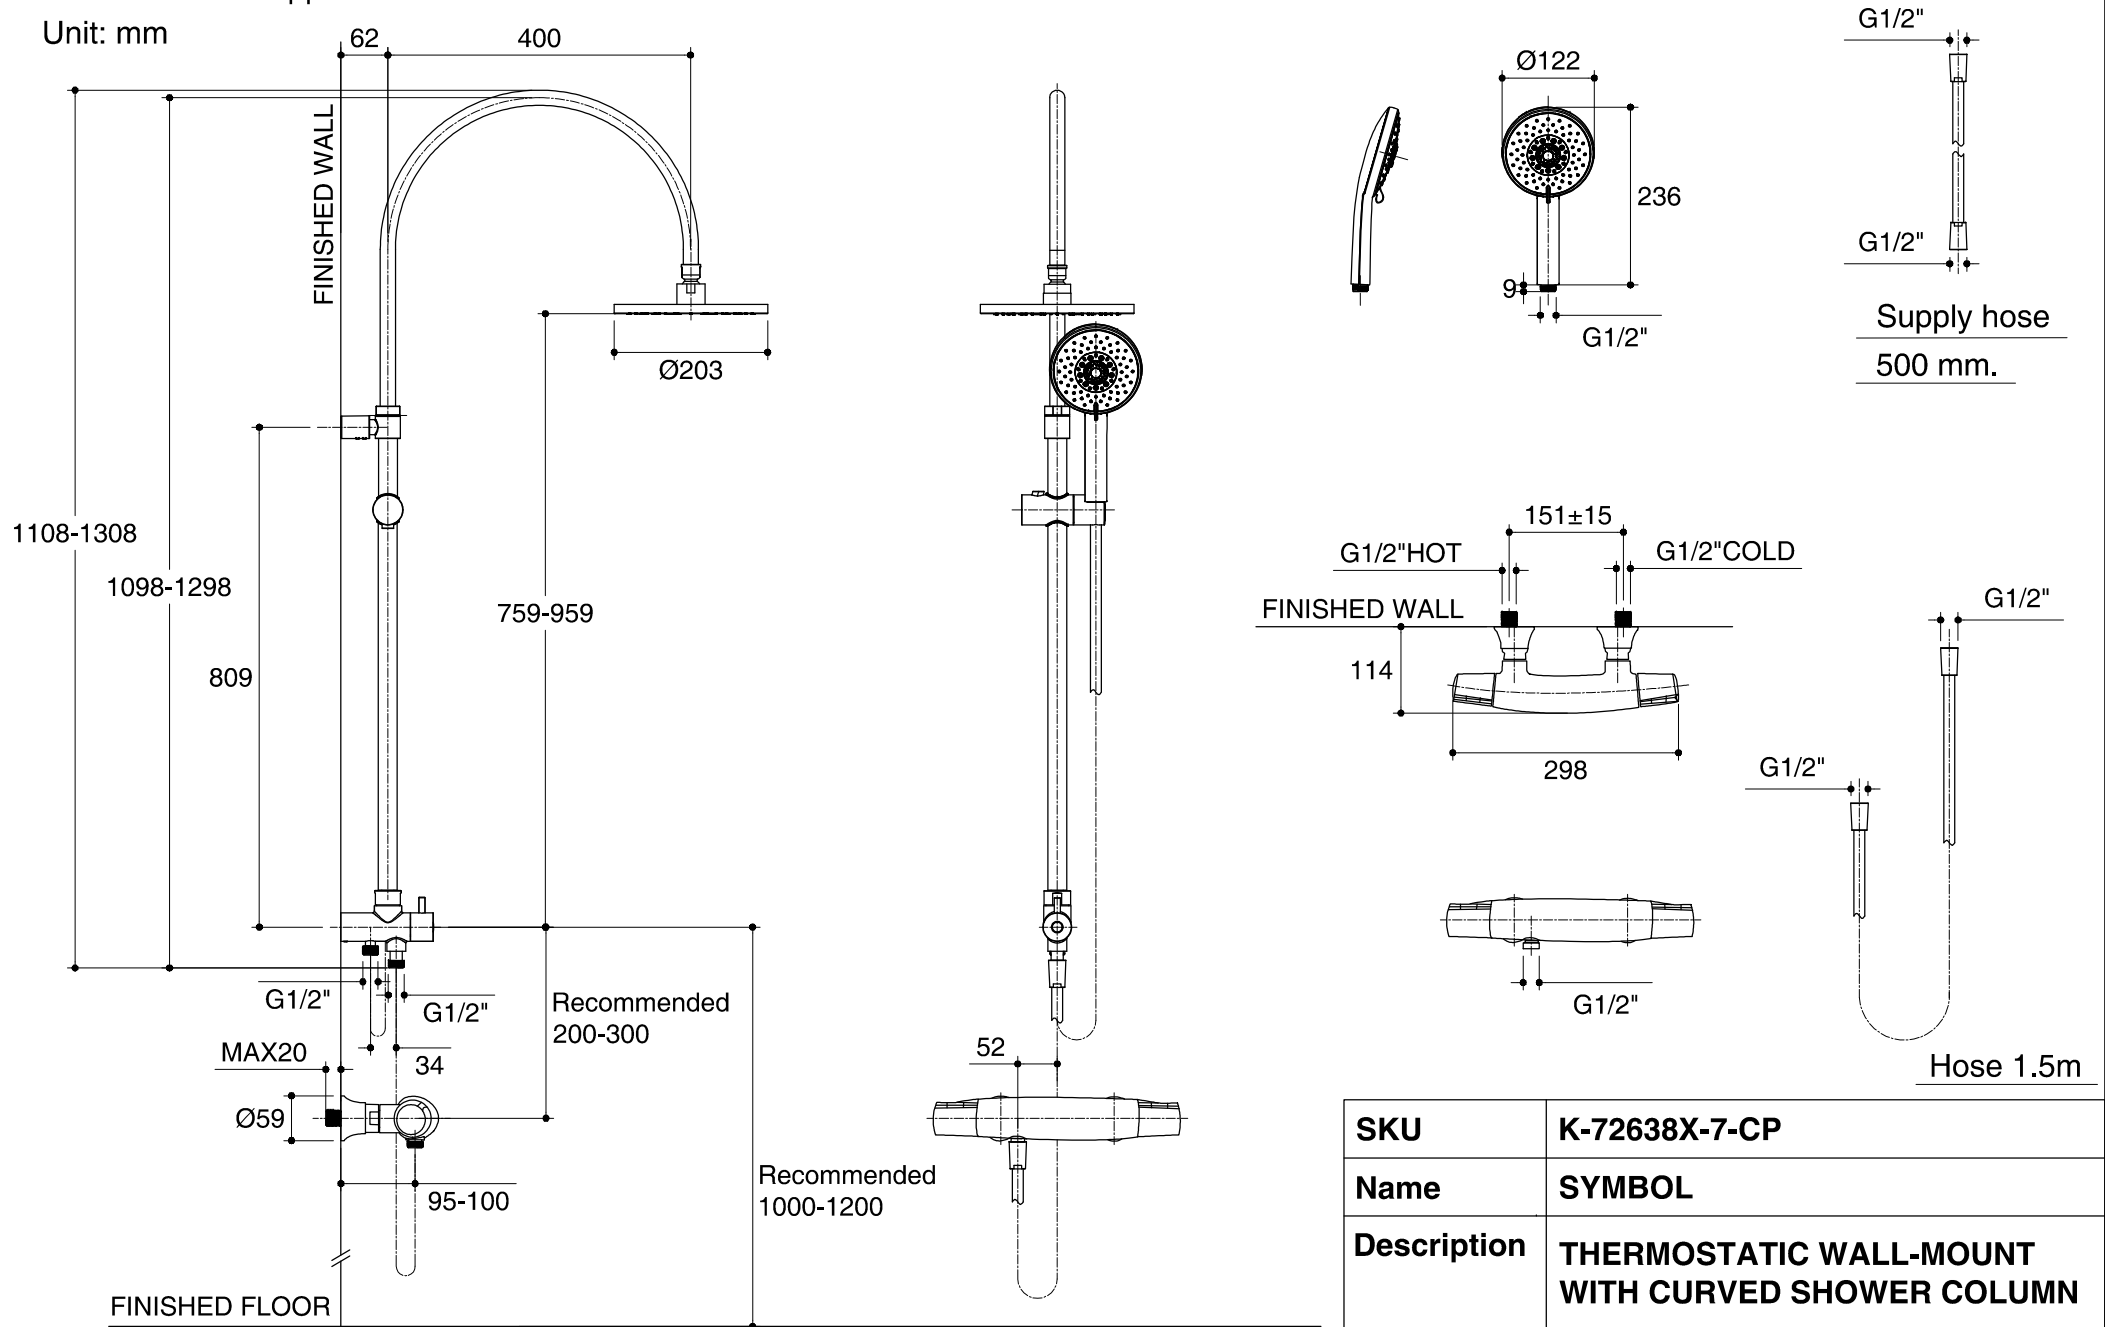

Dimensions are approximate.

Unit: mm

Supply hose
500 mm.

Hose 1.5m

SKU	K-72638X-7-CP
Name	SYMBOL
Description	THERMOSTATIC WALL-MOUNT WITH CURVED SHOWER COLUMN

KOHLER

*The recommended dimension for installation can be adjusted according to user preferences and layout.