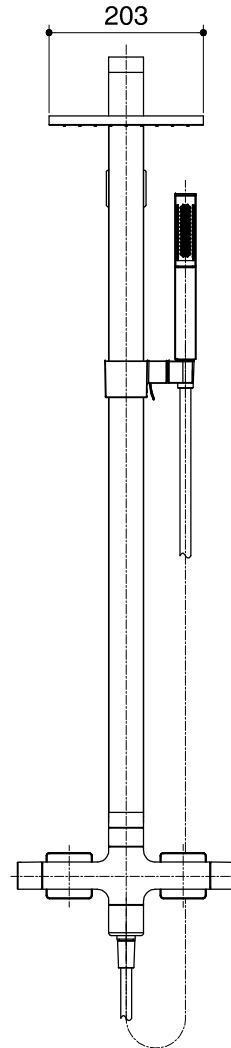

Dimensions are approximate.

Unit: mm

\*The recommended dimension for installation can be adjusted according to user preferences and layout.

SKU	K-45372X-4-CP
Name	STRAYT
Description	EXPOSED BATH SHOWER WITH COLUMN

**KOHLER**