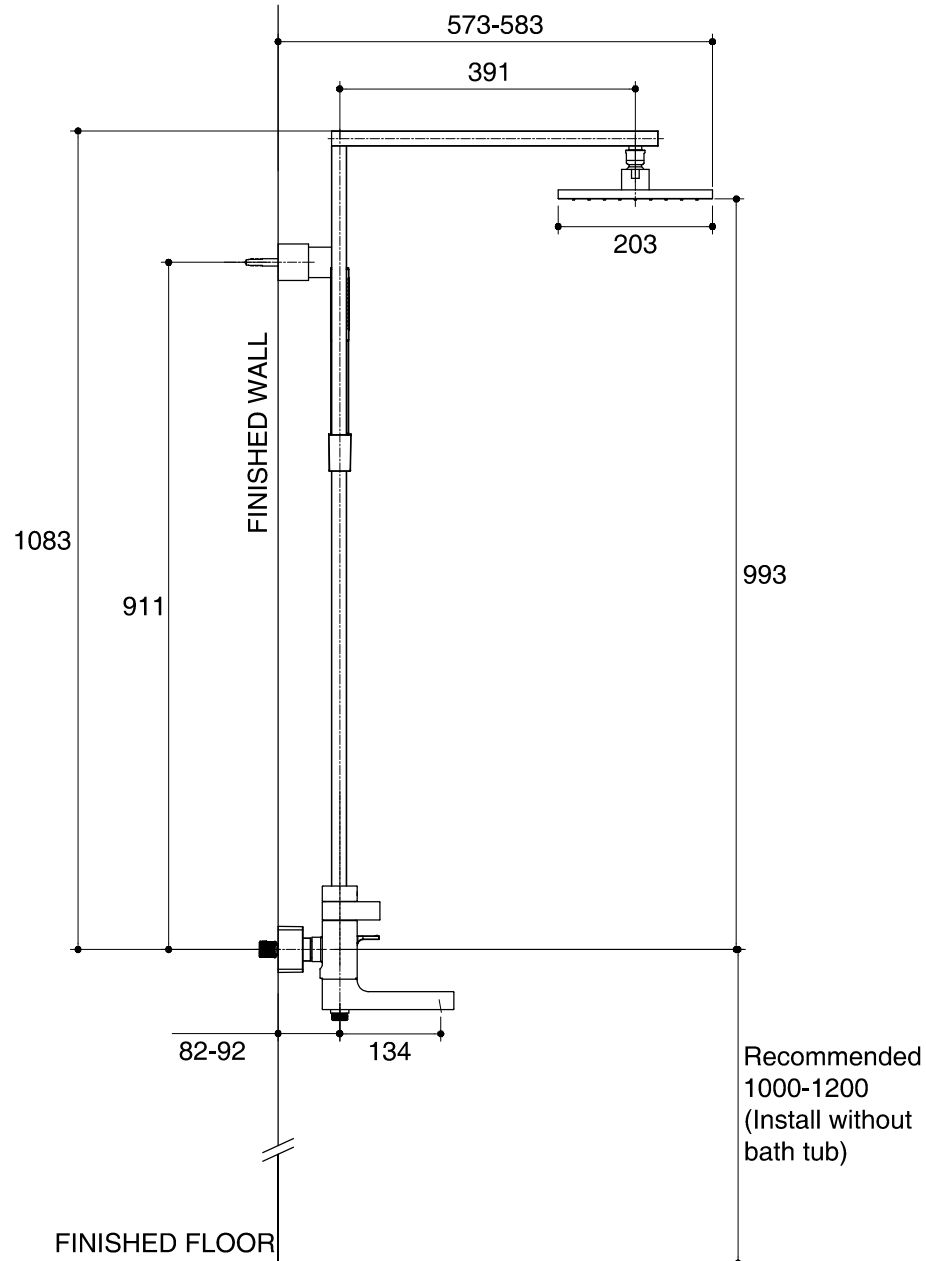

Dimensions are approximate.

Unit: mm

\*The recommended dimension for installation can be adjusted according to user preferences and layout.

SKU	K-45372X-4-CP
Name	STRAYT
Description	EXPOSED BATH SHOWER WITH COLUMN