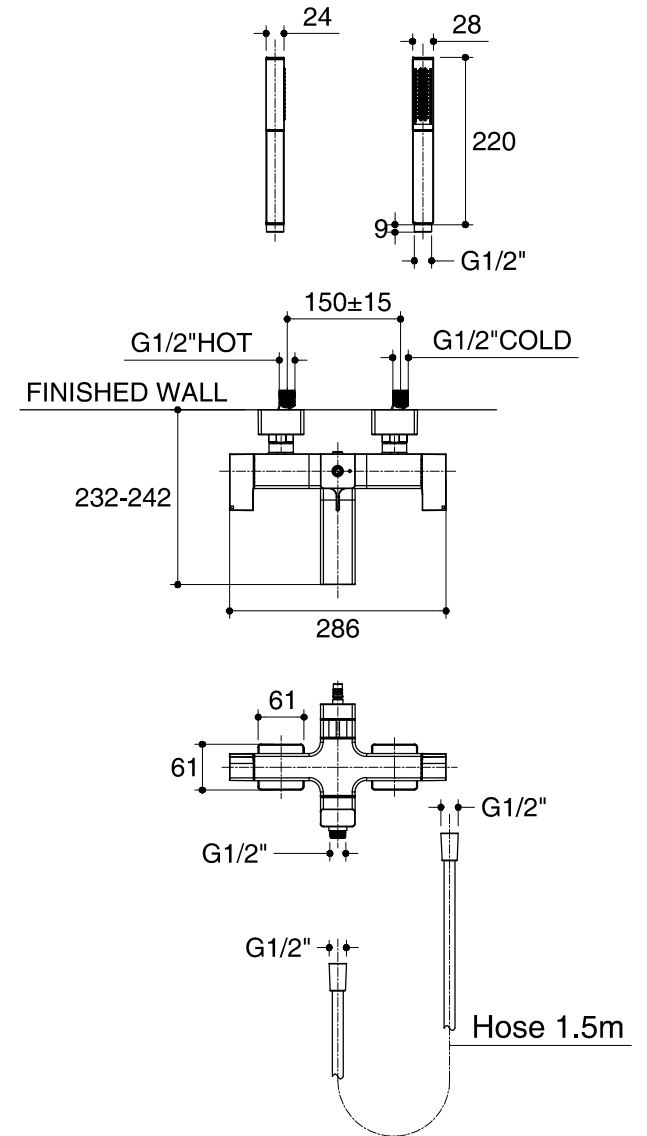

Dimensions are approximate.

Unit: mm

\*The recommended dimension for installation can be adjusted according to user preferences and layout.

SKU	K-45372X-4-CP
Name	STRAYT
Description	EXPOSED BATH SHOWER WITH COLUMN