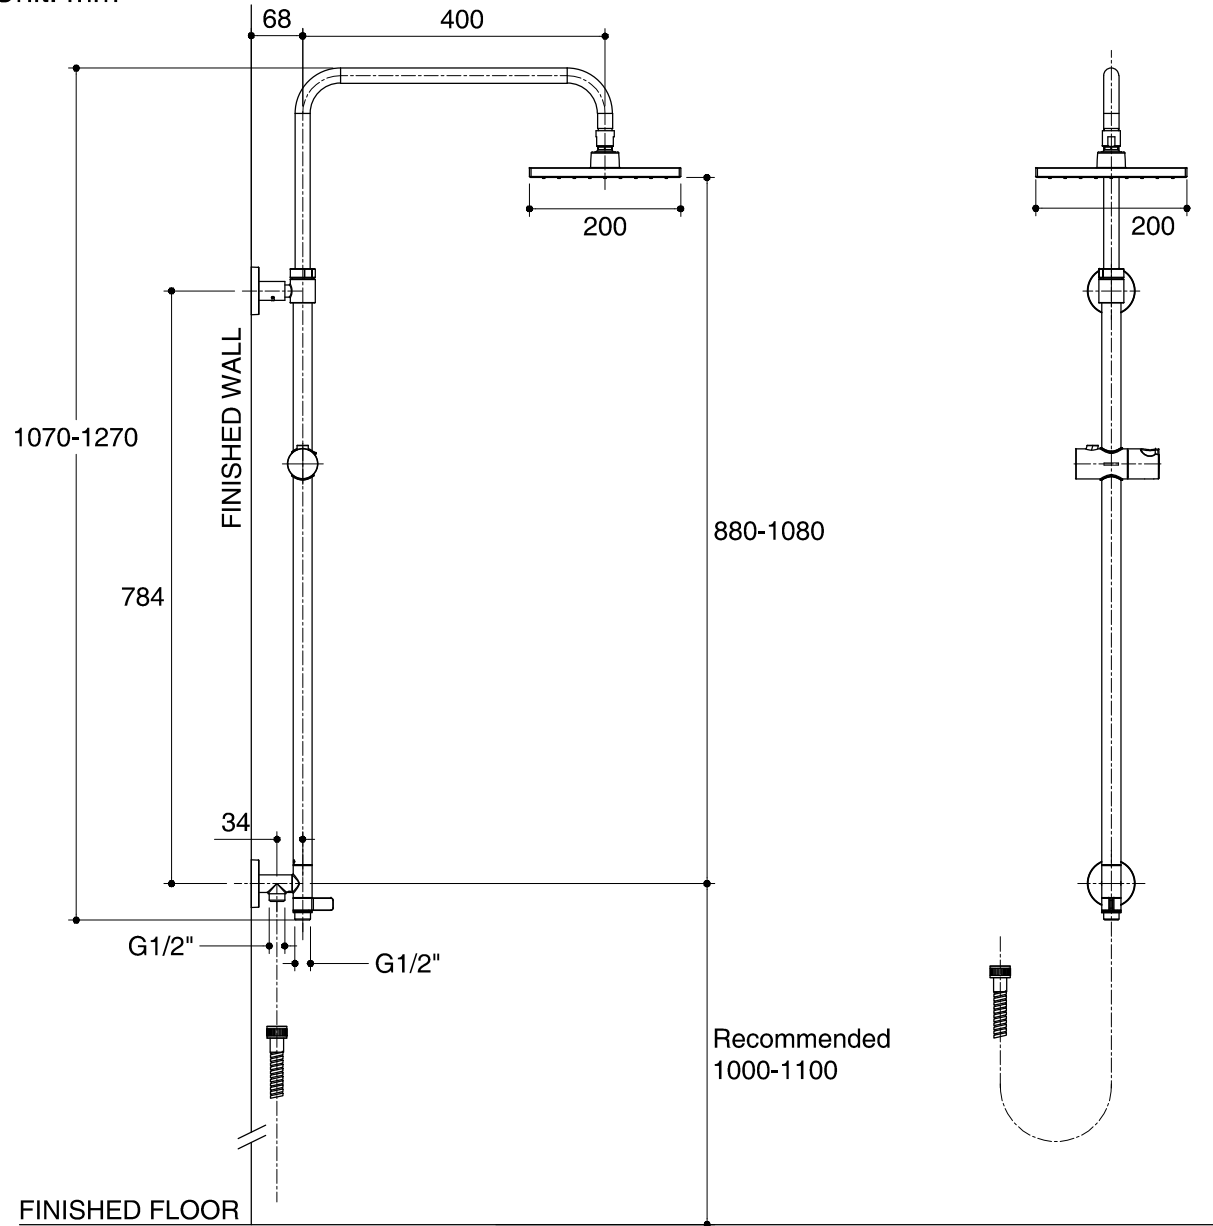

Dimensions are approximate.

Unit: mm

SKU	K-76635T-CP
Name	ANGULAR
Description	COLUMN WITH SQUARE HEAD ONLY

KOHLER

*The recommended dimension for installation can be adjusted according to user preferences and layout.