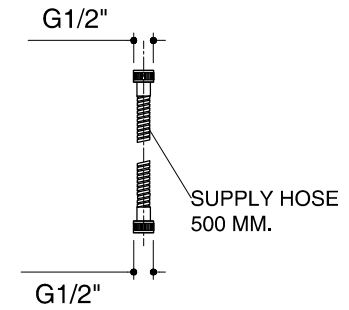

Dimensions are approximate.

Unit: mm

SKU	K-76635T-CP
Name	ANGULAR
Description	COLUMN WITH SQUARE HEAD ONLY

KOHLER

*The recommended dimension for installation can be adjusted according to user preferences and layout.