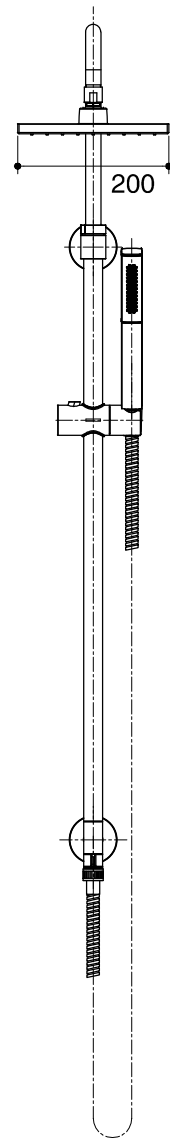

Dimensions are approximate.

Unit: mm

SKU	K-76633T-CP
Name	ANGULAR
Description	COLUMN WITH SQUARE HEAD & HANDSHOWER

**KOHLER**

\*The recommended dimension for installation can be adjusted according to user preferences and layout.