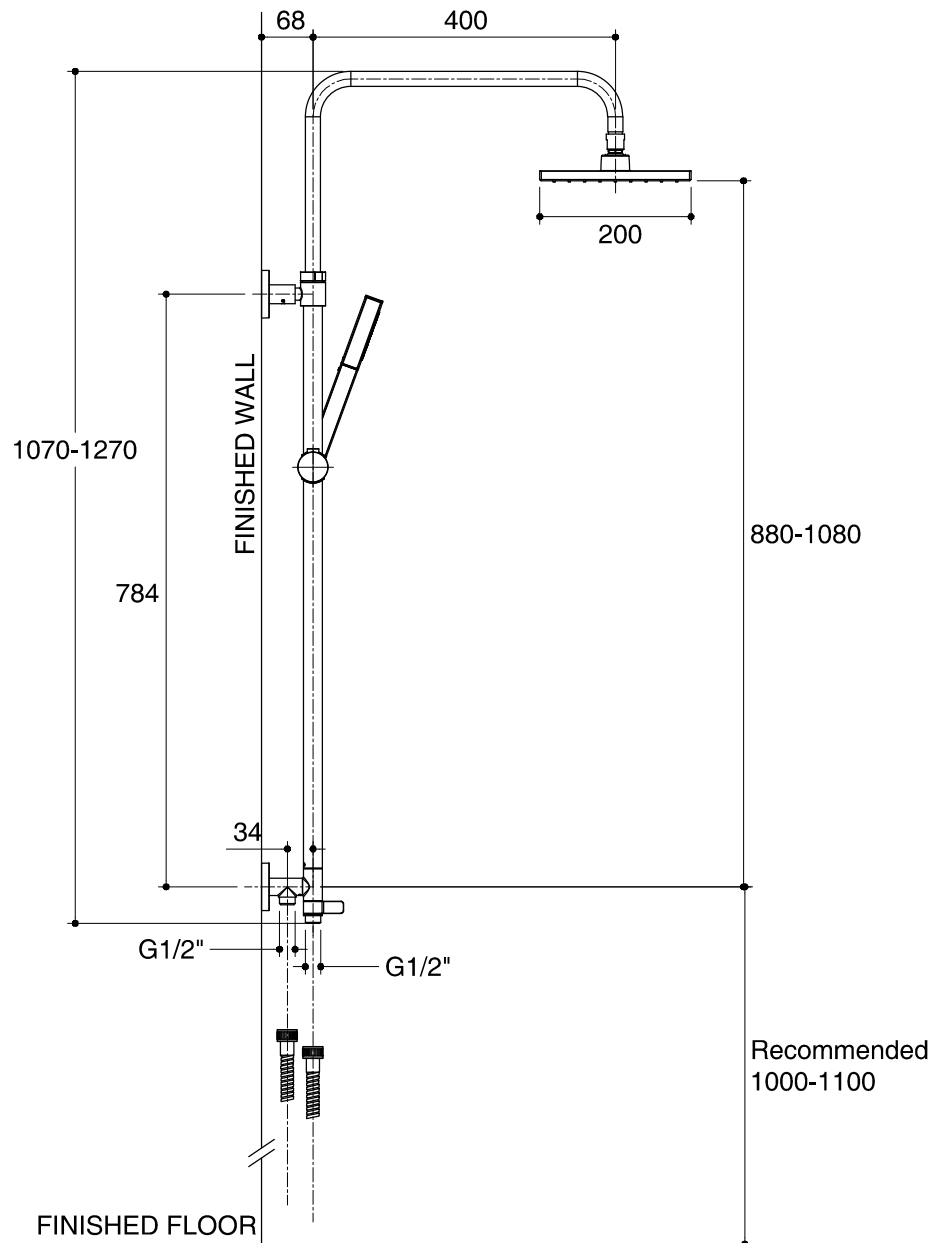

Dimensions are approximate.

Unit: mm

SKU	K-76633T-CP
Name	ANGULAR
Description	COLUMN WITH SQUARE HEAD & HANDSHOWER

**KOHLER**

\*The recommended dimension for installation can be adjusted according to user preferences and layout.