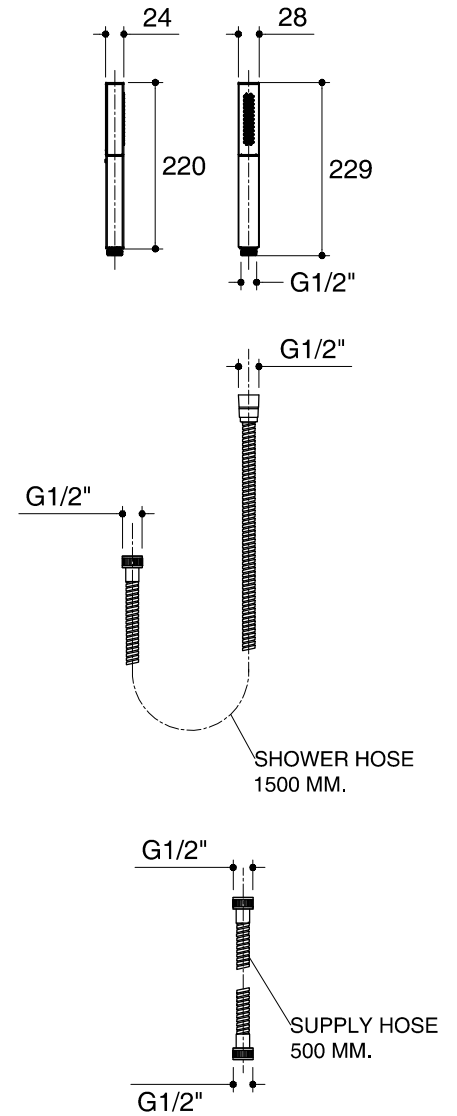

Dimensions are approximate.

Unit: mm

SKU	K-76633T-CP
Name	ANGULAR
Description	COLUMN WITH SQUARE HEAD & HANDSHOWER

**KOHLER**

\*The recommended dimension for installation can be adjusted according to user preferences and layout.