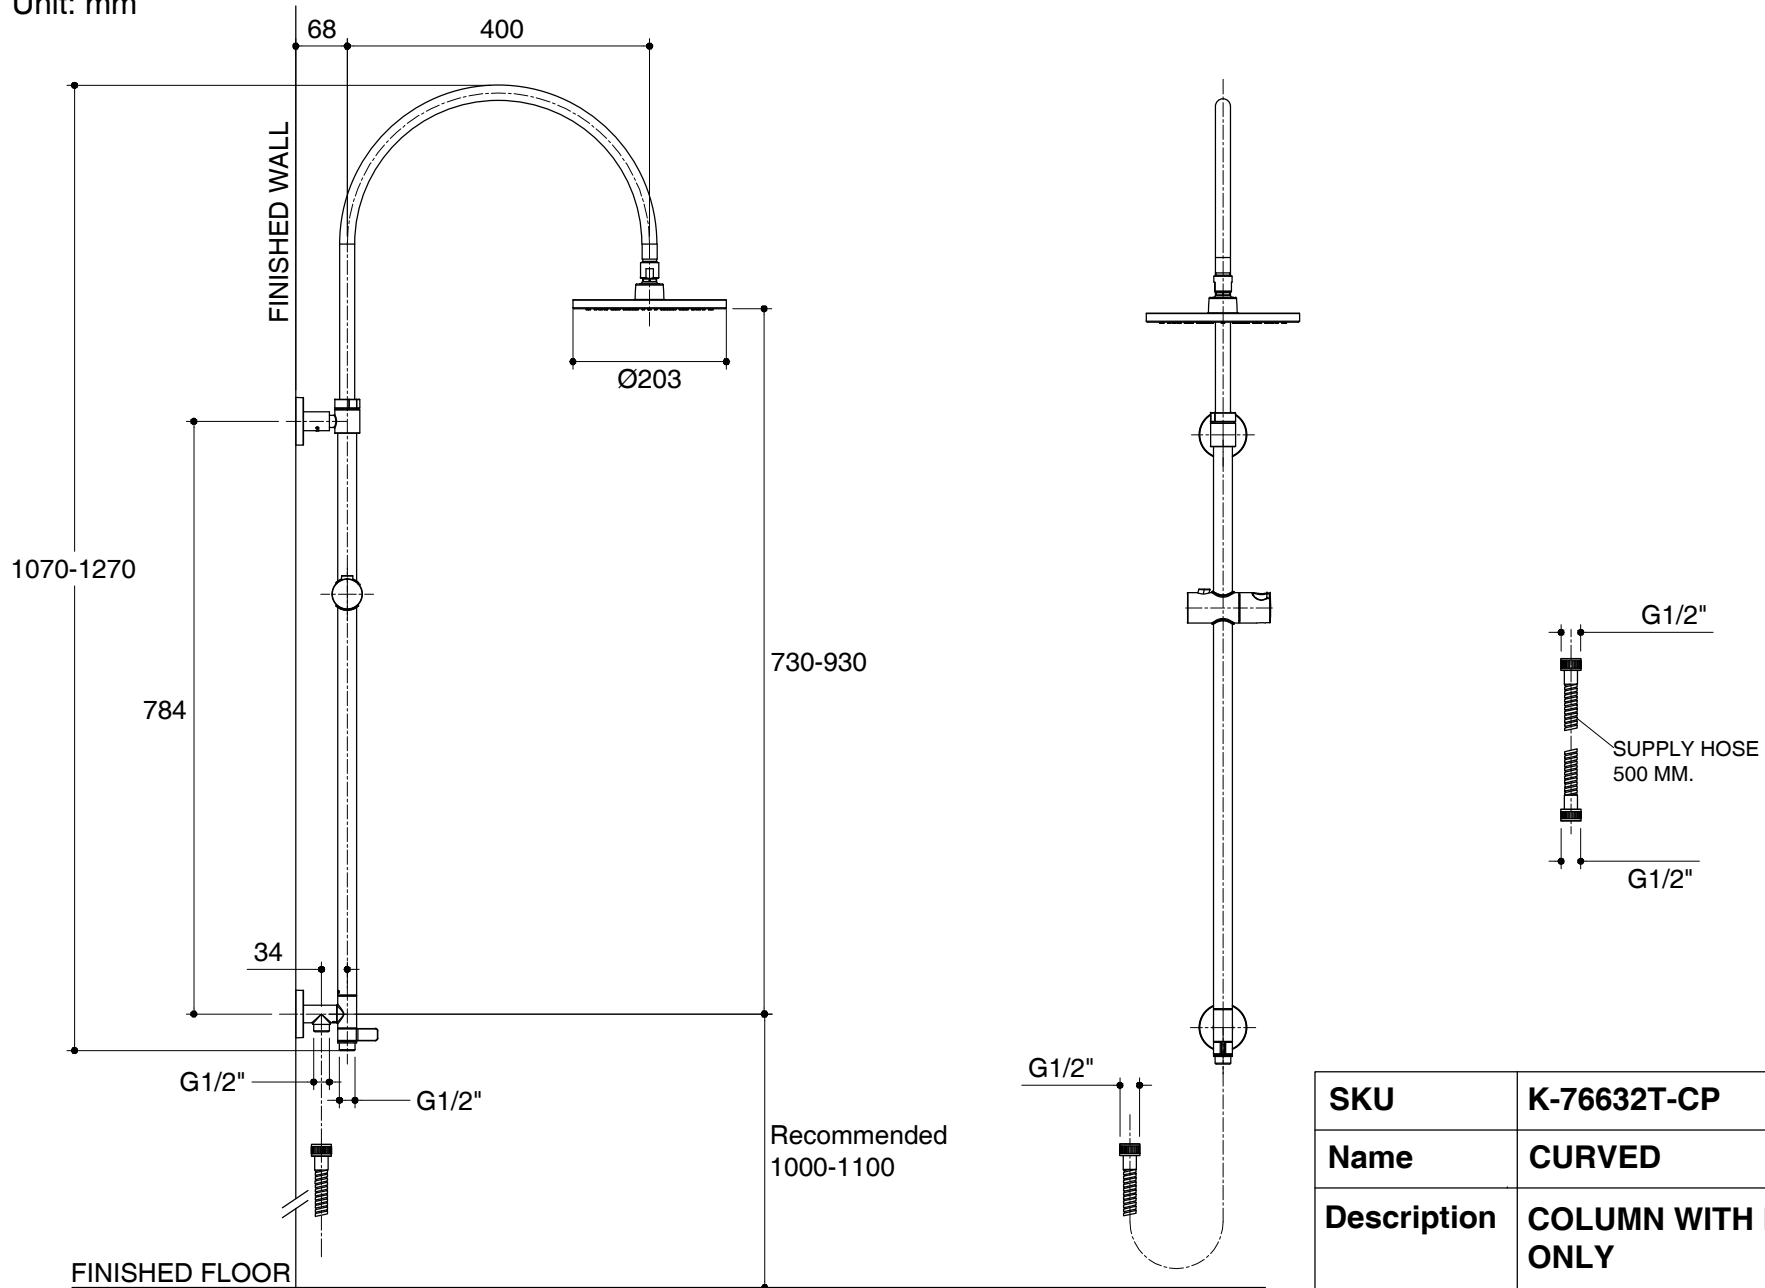

Dimensions are approximate.

Unit: mm

SKU	K-76632T-CP
Name	CURVED
Description	COLUMN WITH ROUND HEAD ONLY

**KOHLER**

\*The recommended dimension for installation can be adjusted according to user preferences and layout.