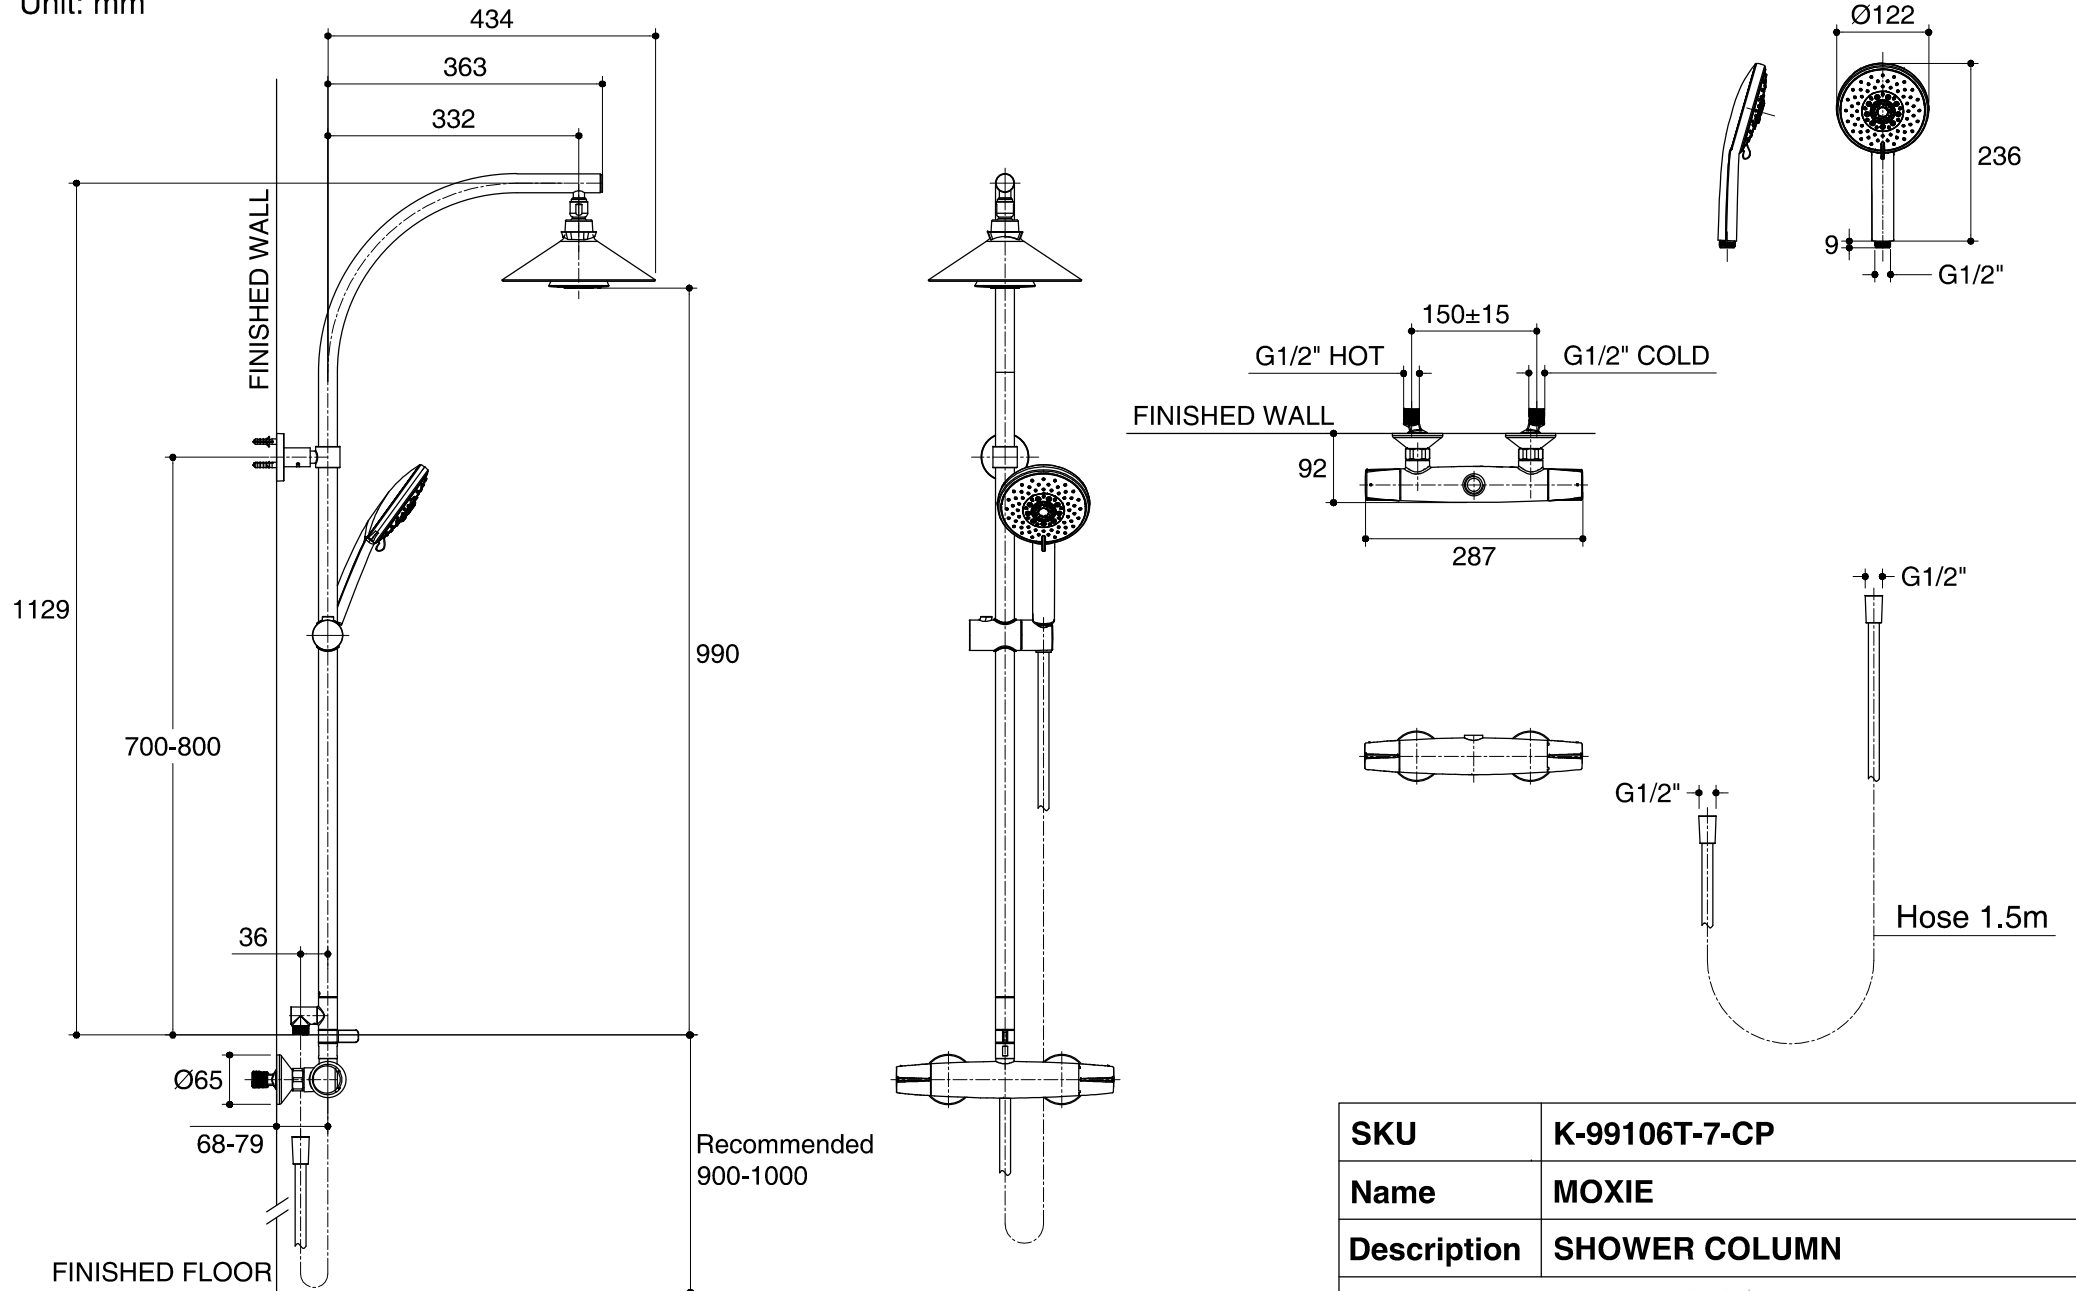

Dimensions are approximate.

Unit: mm

*The recommended dimension for installation can be adjusted according to user preferences and layout.

SKU	K-99106T-7-CP
Name	MOXIE
Description	SHOWER COLUMN

KOHLER