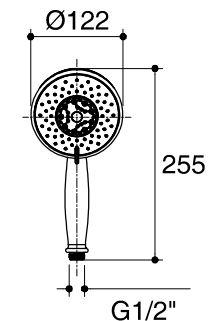

Dimensions are approximate.

Unit: mm

Recommended  
1000-1100  
(Install without  
bath tub)

SKU	K-99032T-4
Name	KELSTON
Description	SHOWER COLUMN

**KOHLER**

\*The recommended dimension for installation can be adjusted according to user preferences and layout.