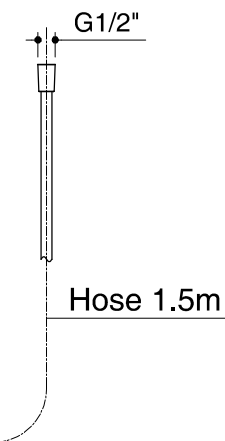

Dimensions are approximate.

Unit: mm

Recommended  
1000-1100  
(Install without  
bath tub)

SKU	K-99032T-4
Name	KELSTON
Description	SHOWER COLUMN

**KOHLER**

\*The recommended dimension for installation can be adjusted according to user preferences and layout.