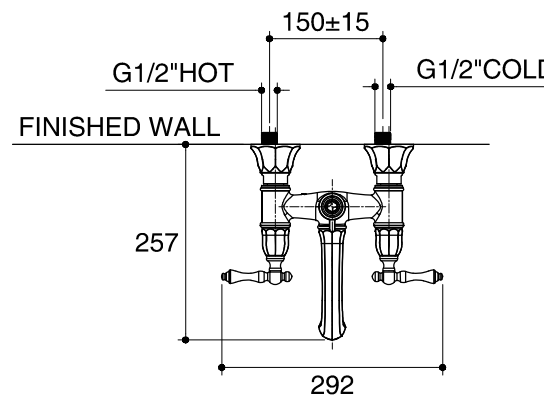

Dimensions are approximate.

Unit: mm

Recommended  
1000-1100  
(Install without  
bath tub)

SKU	K-99032T-4
Name	KELSTON
Description	SHOWER COLUMN

**KOHLER**

\*The recommended dimension for installation can be adjusted according to user preferences and layout.