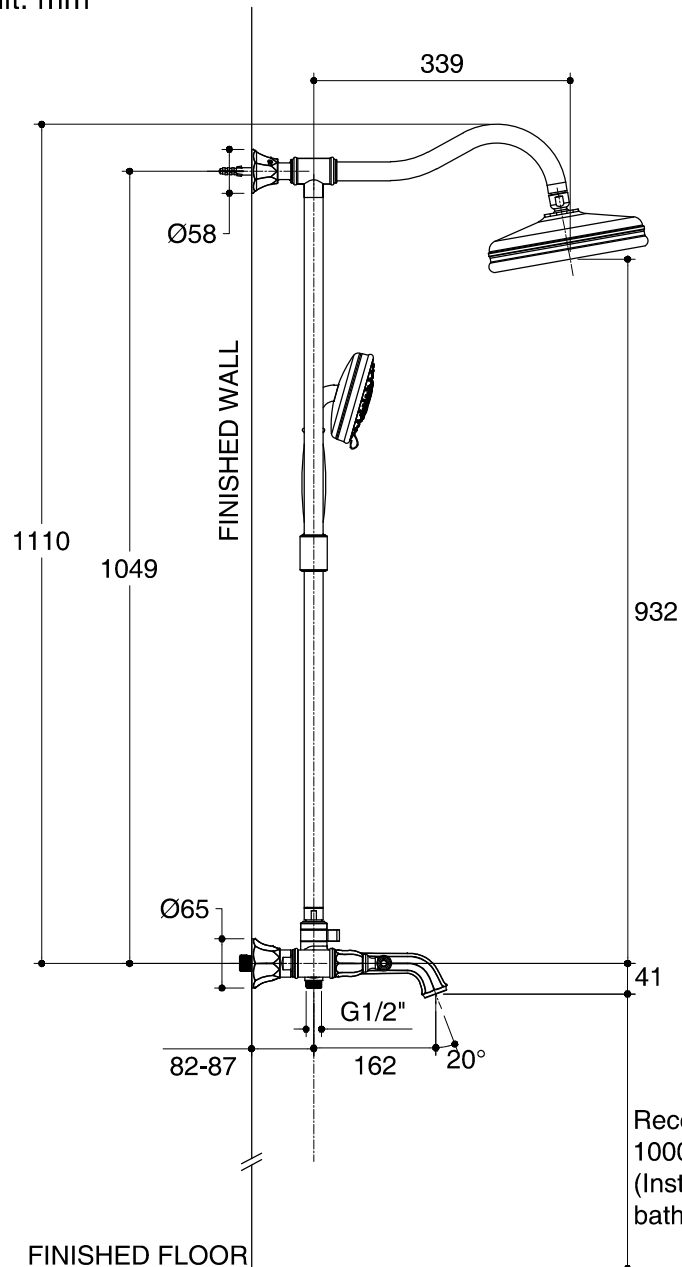

Dimensions are approximate.

Unit: mm

Recommended  
1000-1100  
(Install without  
bath tub)

SKU	K-99032T-4
Name	KELSTON
Description	SHOWER COLUMN

**KOHLER**

\*The recommended dimension for installation can be adjusted according to user preferences and layout.