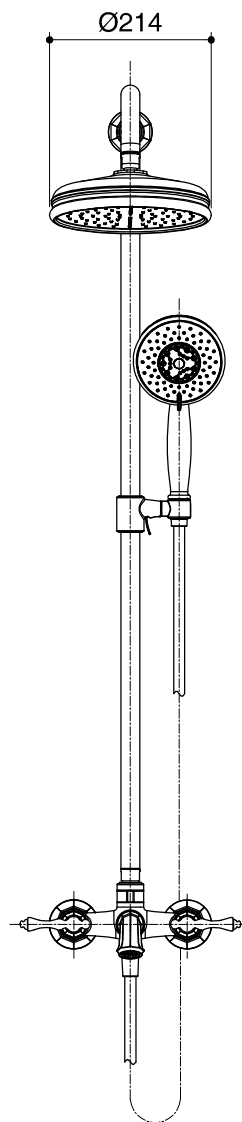

Dimensions are approximate.

Unit: mm

Recommended  
1000-1100  
(Install without  
bath tub)

SKU	K-99032T-4
Name	KELSTON
Description	SHOWER COLUMN

**KOHLER**

\*The recommended dimension for installation can be adjusted according to user preferences and layout.