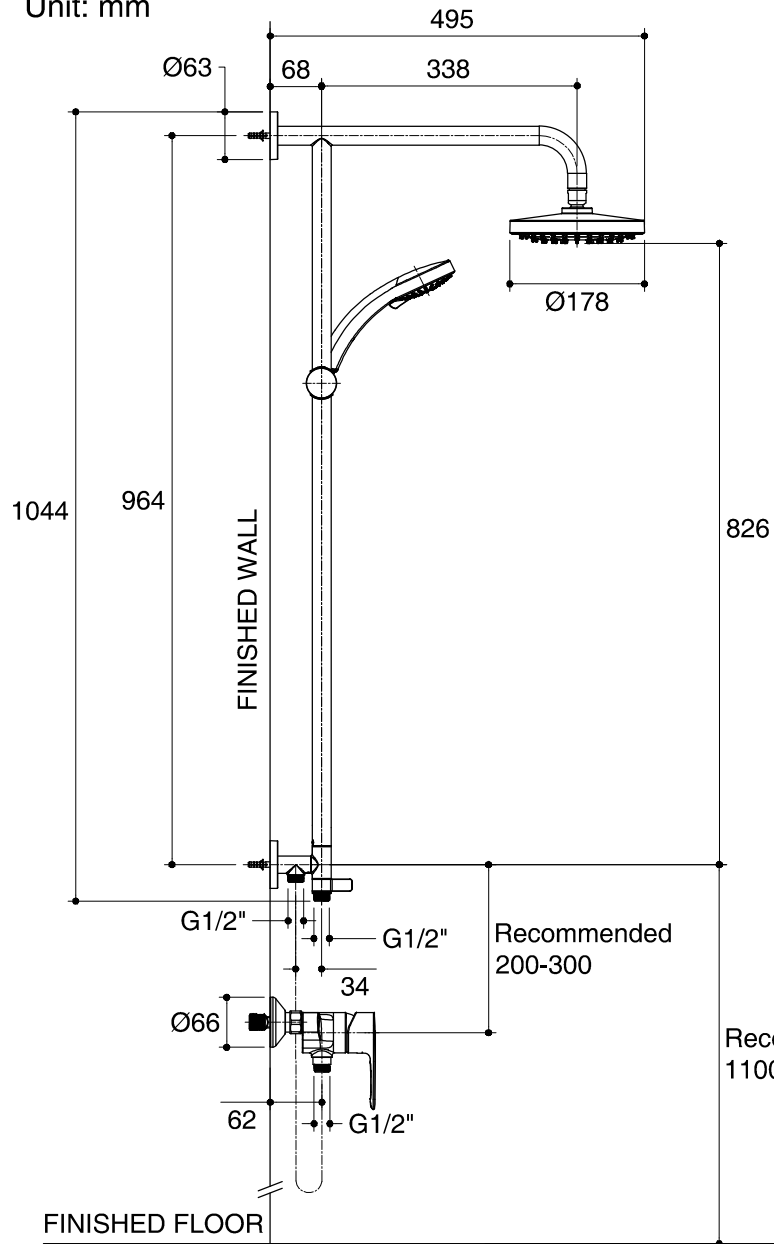

Dimensions are approximate.

Unit: mm

SKU	K-72821X-4-CP
Name	JULY
Description	SHOWER COLUMN

**KOHLER**

\*The recommended dimension for installation can be adjusted according to user preferences and layout.