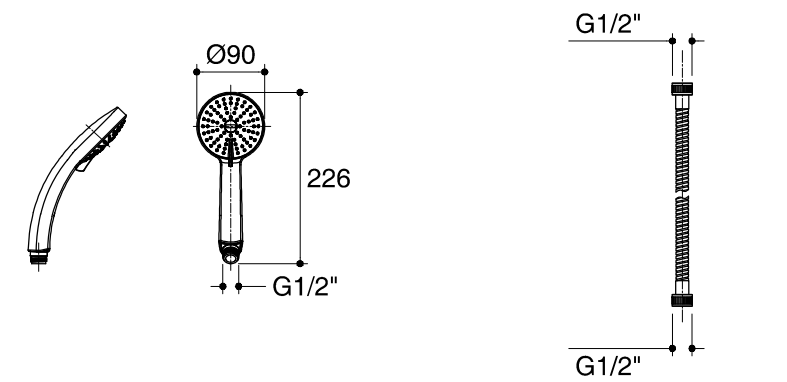

Dimensions are approximate.

Unit: mm

SKU	K-72821X-4-CP
Name	JULY
Description	SHOWER COLUMN

**KOHLER**

\*The recommended dimension for installation can be adjusted according to user preferences and layout.