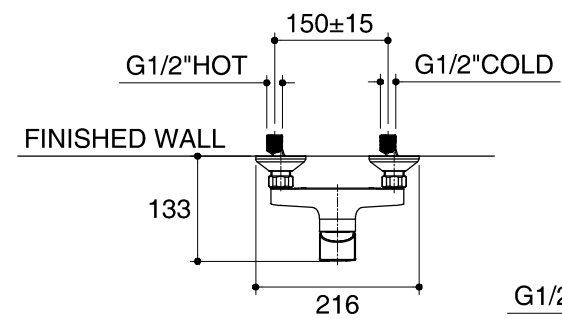

Dimensions are approximate.

Unit: mm

SKU	K-72821X-4-CP
Name	JULY
Description	SHOWER COLUMN

**KOHLER**

\*The recommended dimension for installation can be adjusted according to user preferences and layout.