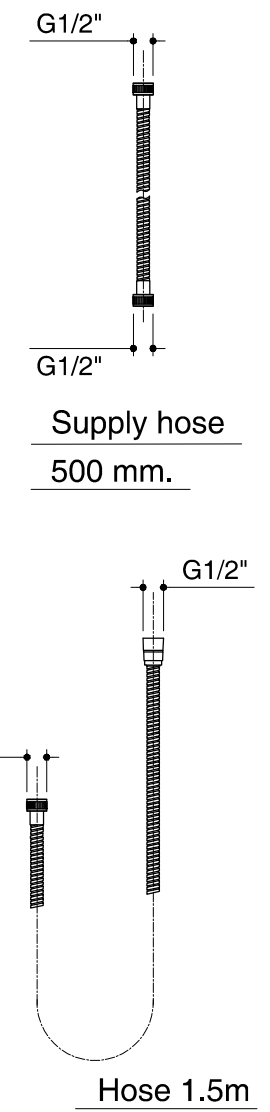

Dimensions are approximate.

Unit: mm

SKU	K-72821X-4-CP
Name	JULY
Description	SHOWER COLUMN

**KOHLER**

\*The recommended dimension for installation can be adjusted according to user preferences and layout.