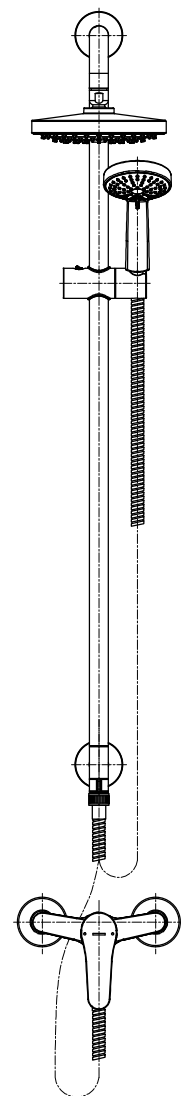

Dimensions are approximate.

Unit: mm

SKU	K-72821X-4-CP
Name	JULY
Description	SHOWER COLUMN

**KOHLER**

\*The recommended dimension for installation can be adjusted according to user preferences and layout.