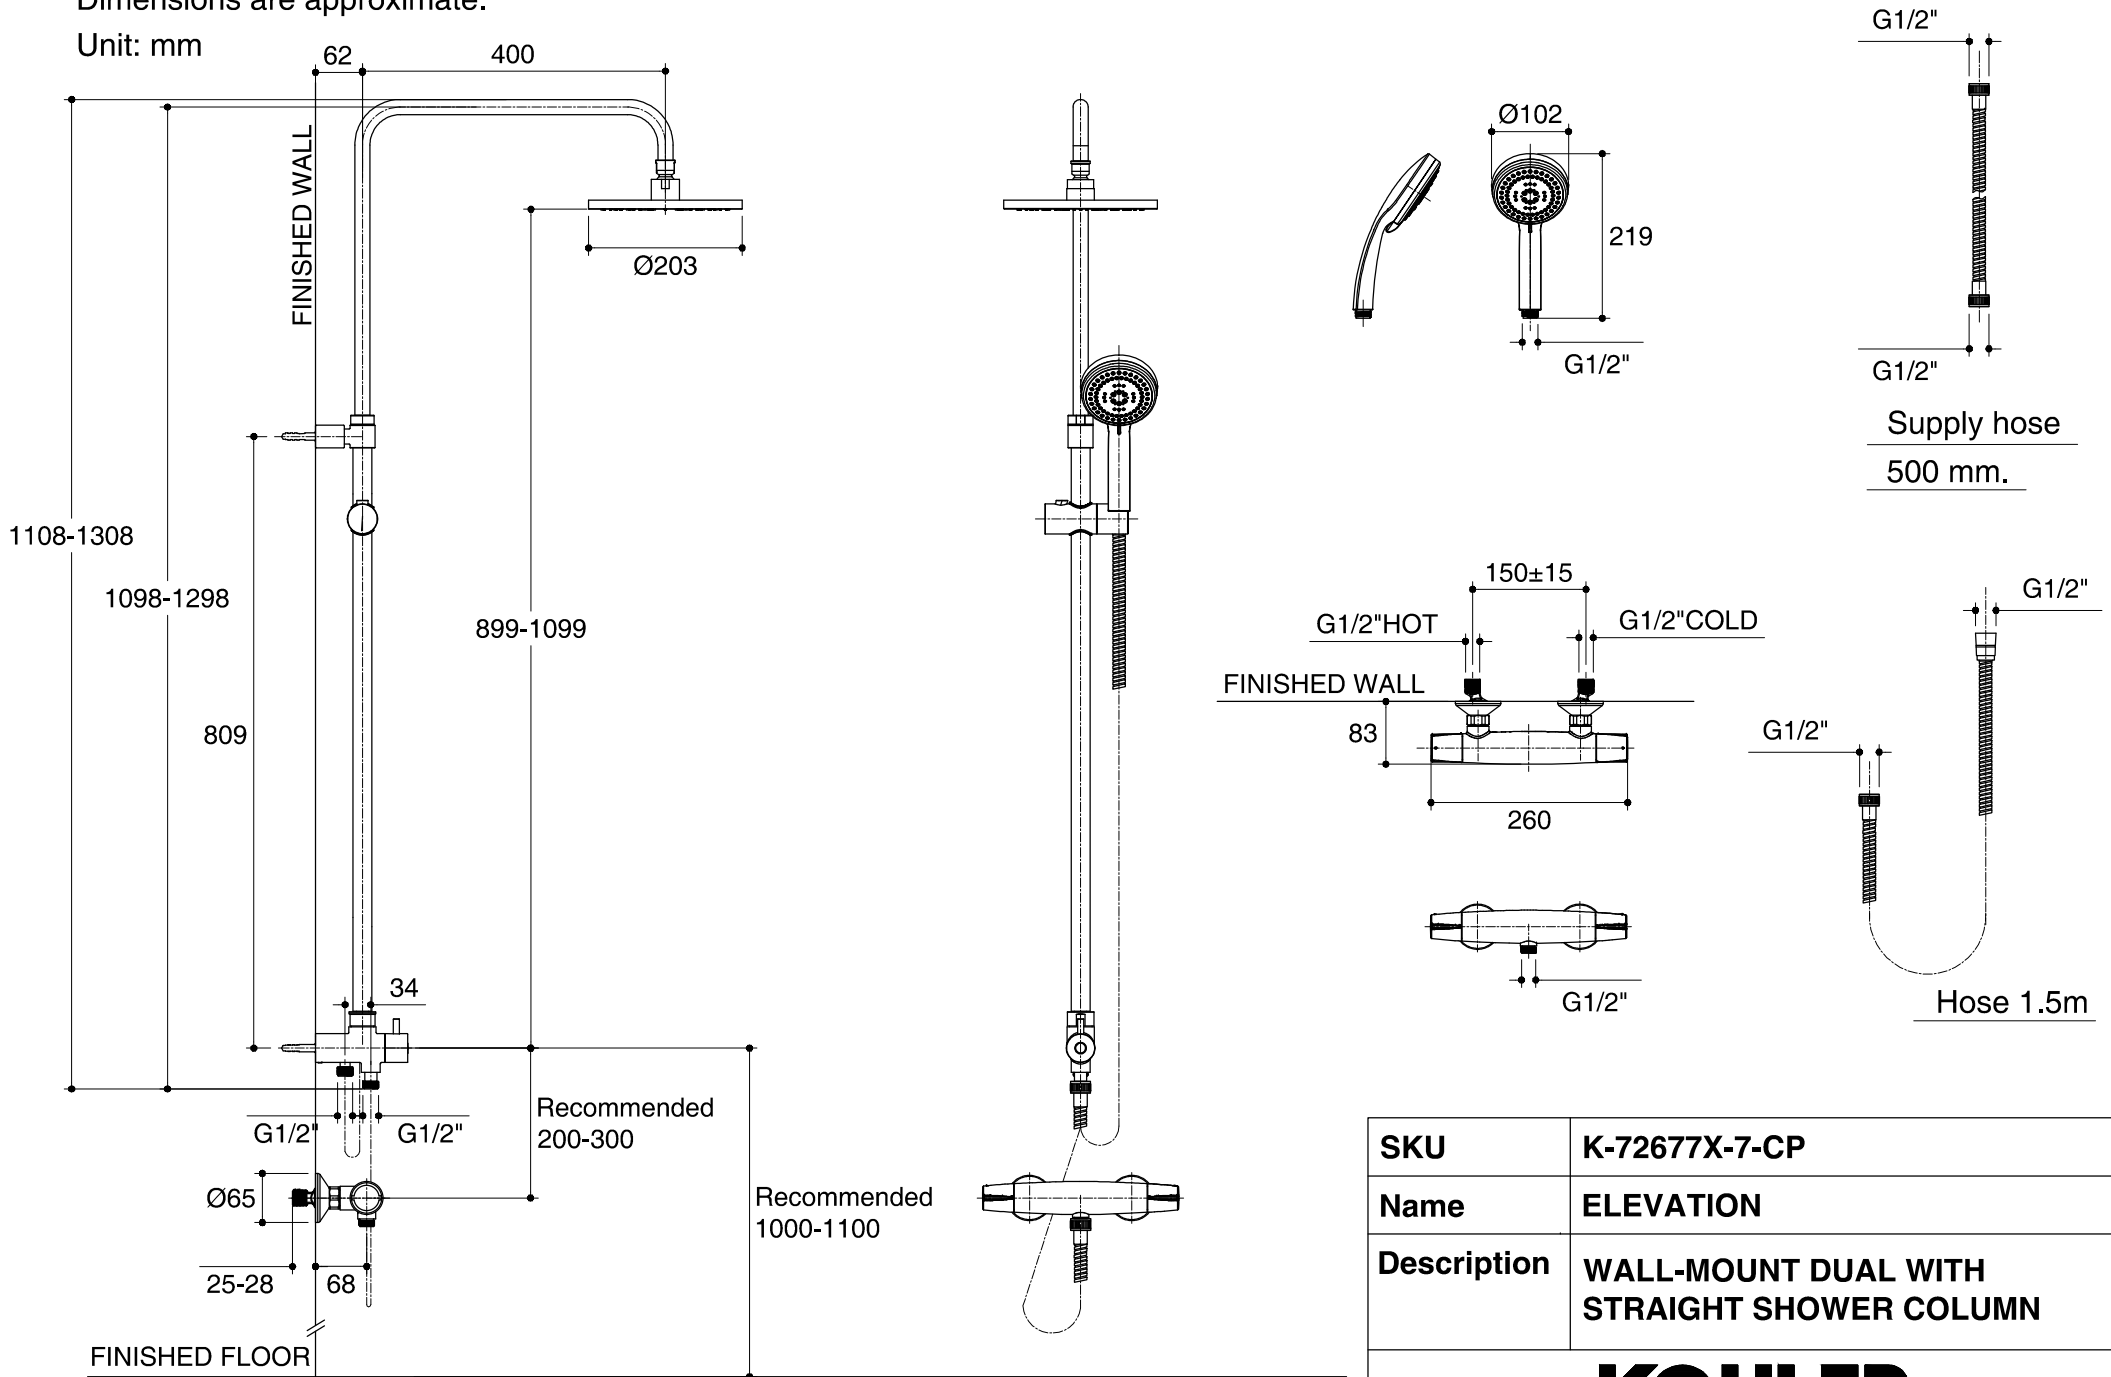

Dimensions are approximate.

Unit: mm

\*The recommended dimension for installation can be adjusted according to user preferences and layout.

SKU	K-72677X-7-CP
Name	ELEVATION
Description	WALL-MOUNT DUAL WITH STRAIGHT SHOWER COLUMN

**KOHLER**