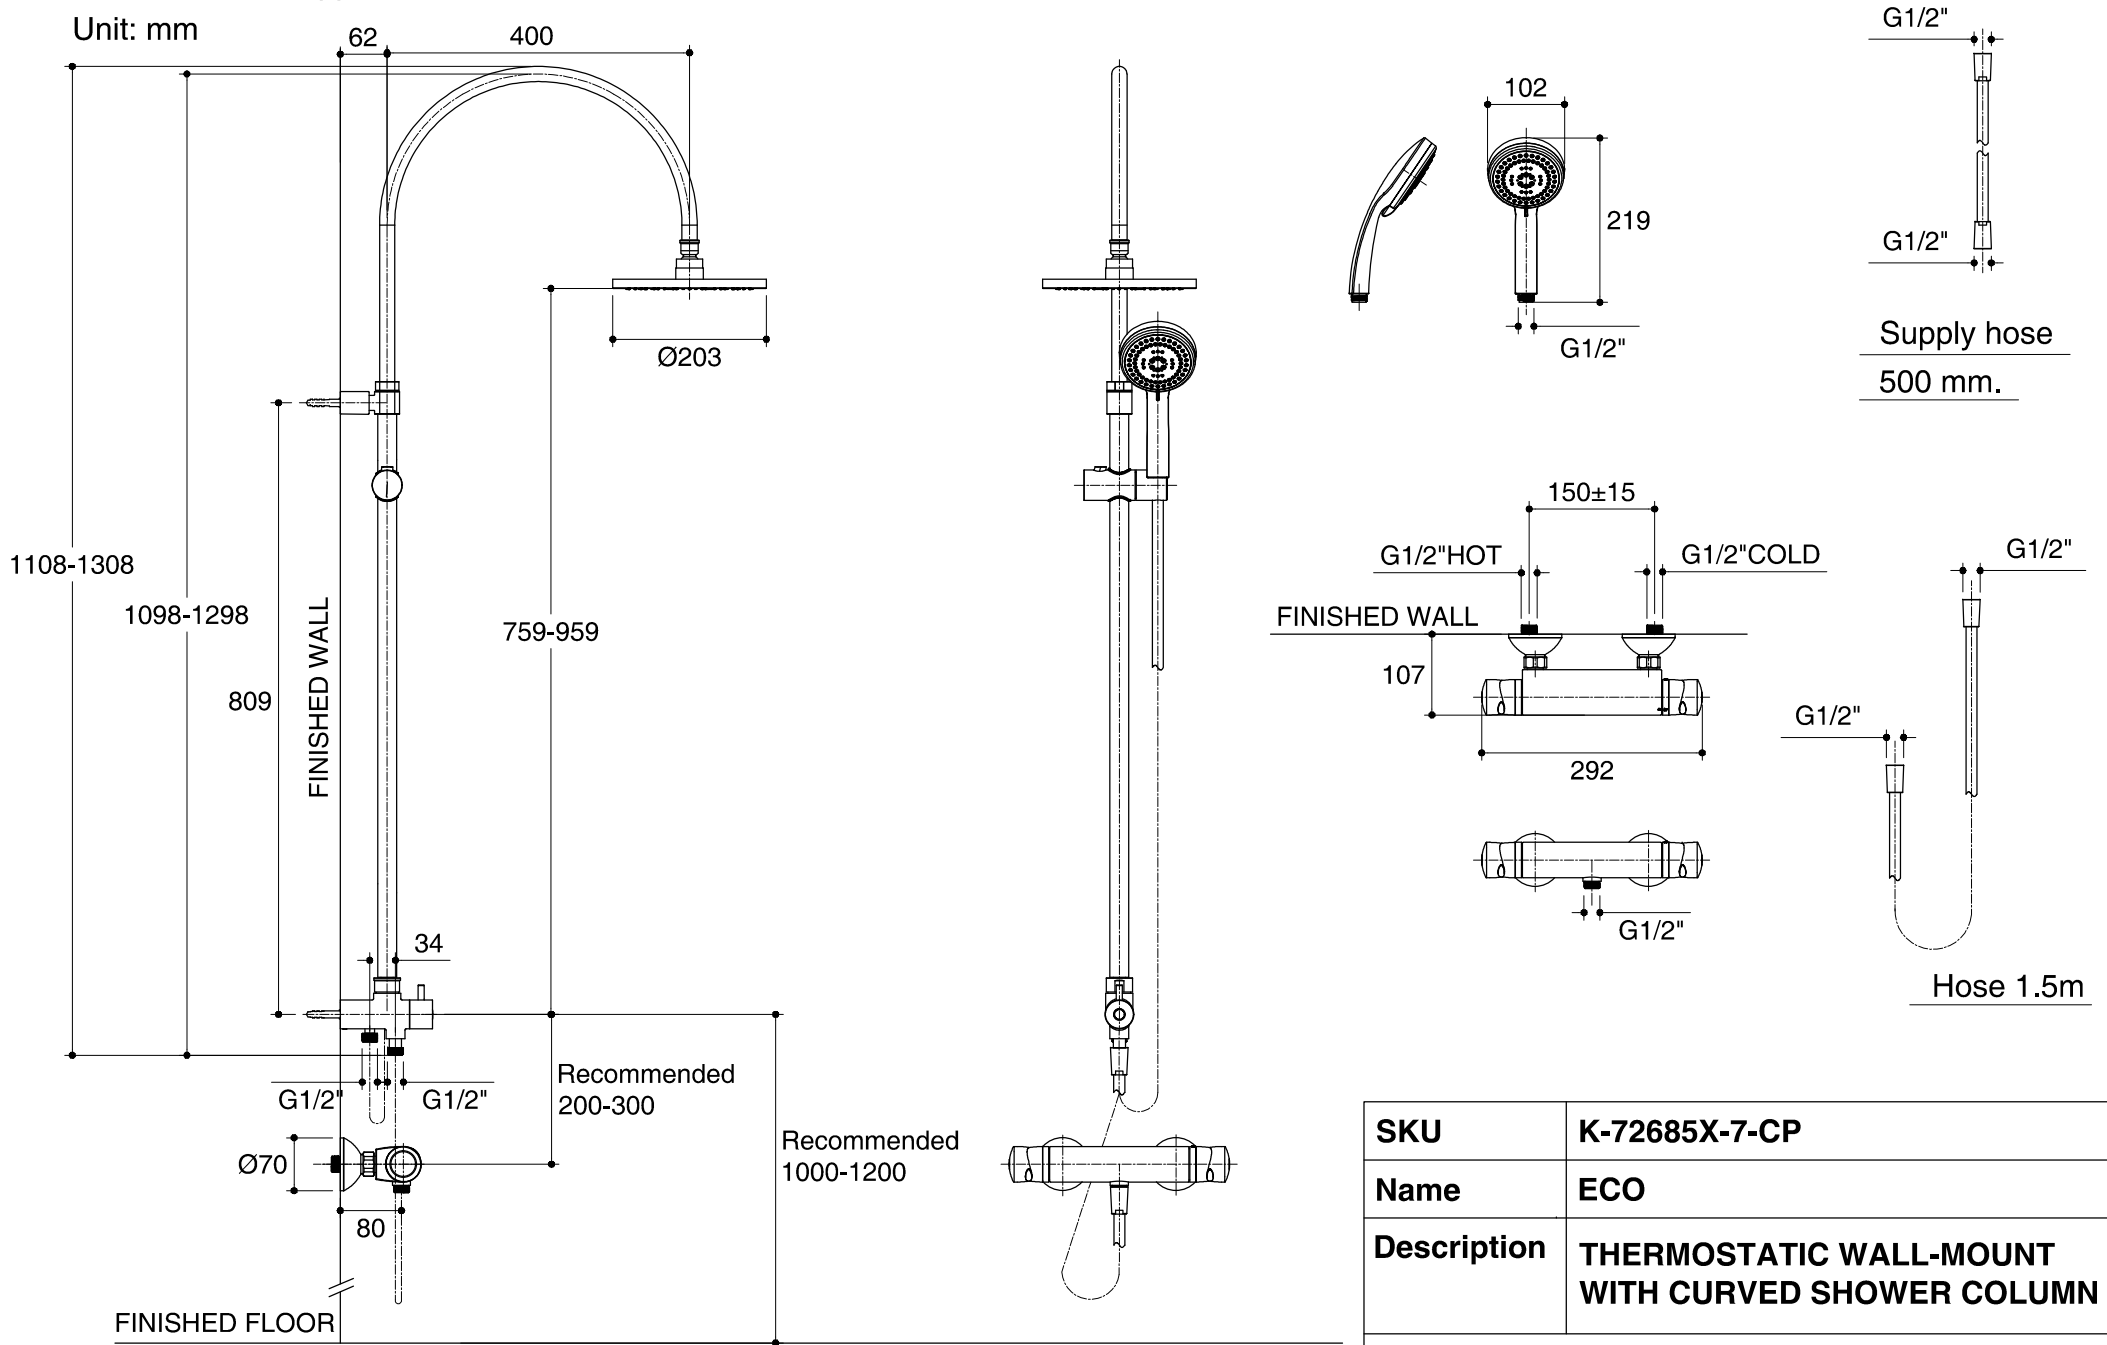

Dimensions are approximate.

Unit: mm

*The recommended dimension for installation can be adjusted according to user preferences and layout.

SKU	K-72685X-7-CP
Name	ECO
Description	THERMOSTATIC WALL-MOUNT WITH CURVED SHOWER COLUMN

KOHLER