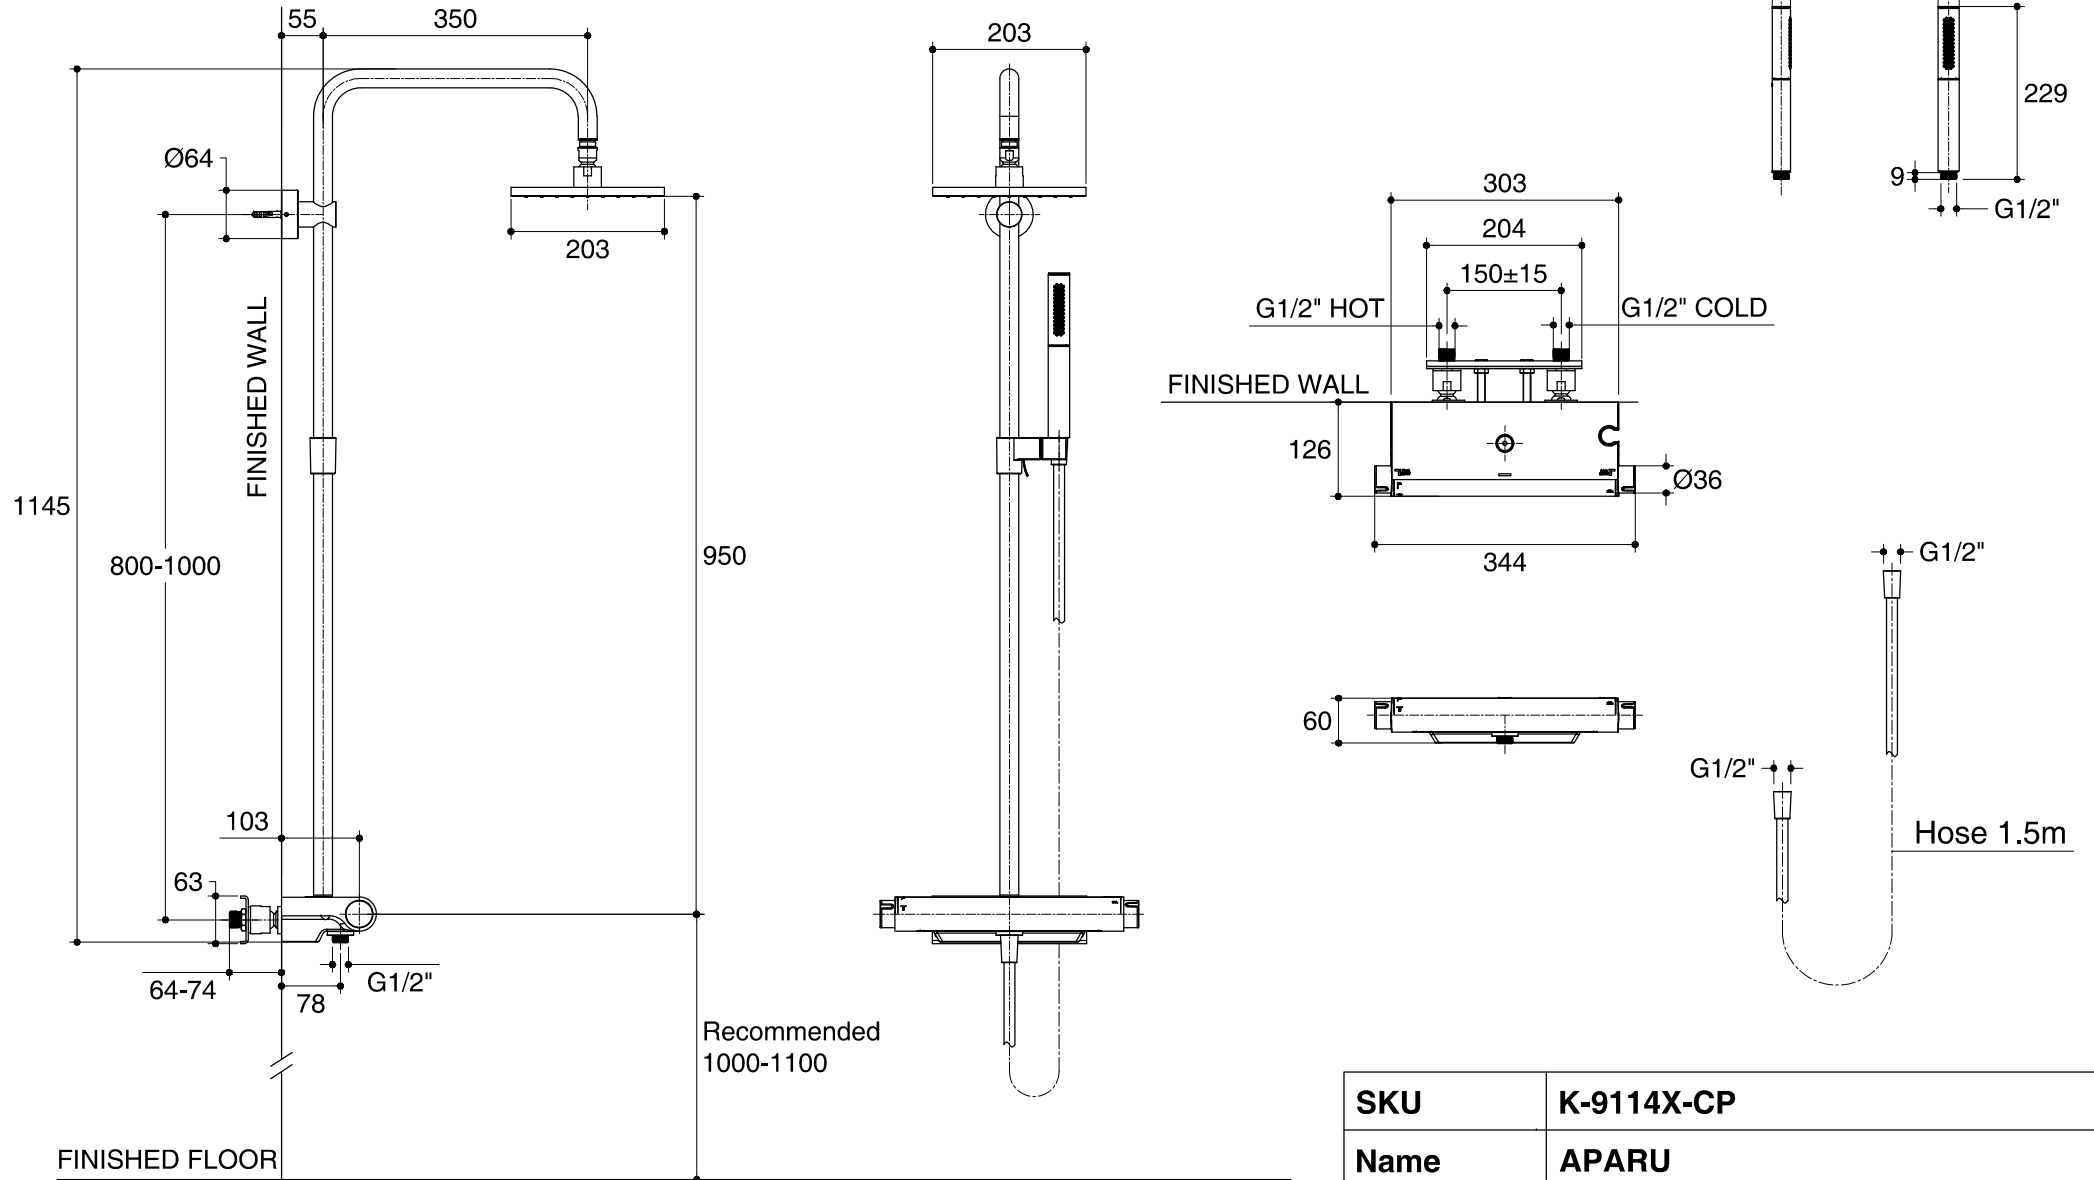

Dimensions are approximate.

Unit: mm

*The recommended dimension for installation can be adjusted according to user preferences and layout.

SKU	K-9114X-CP
Name	APARU
Description	SHOWER COLUMN

KOHLER