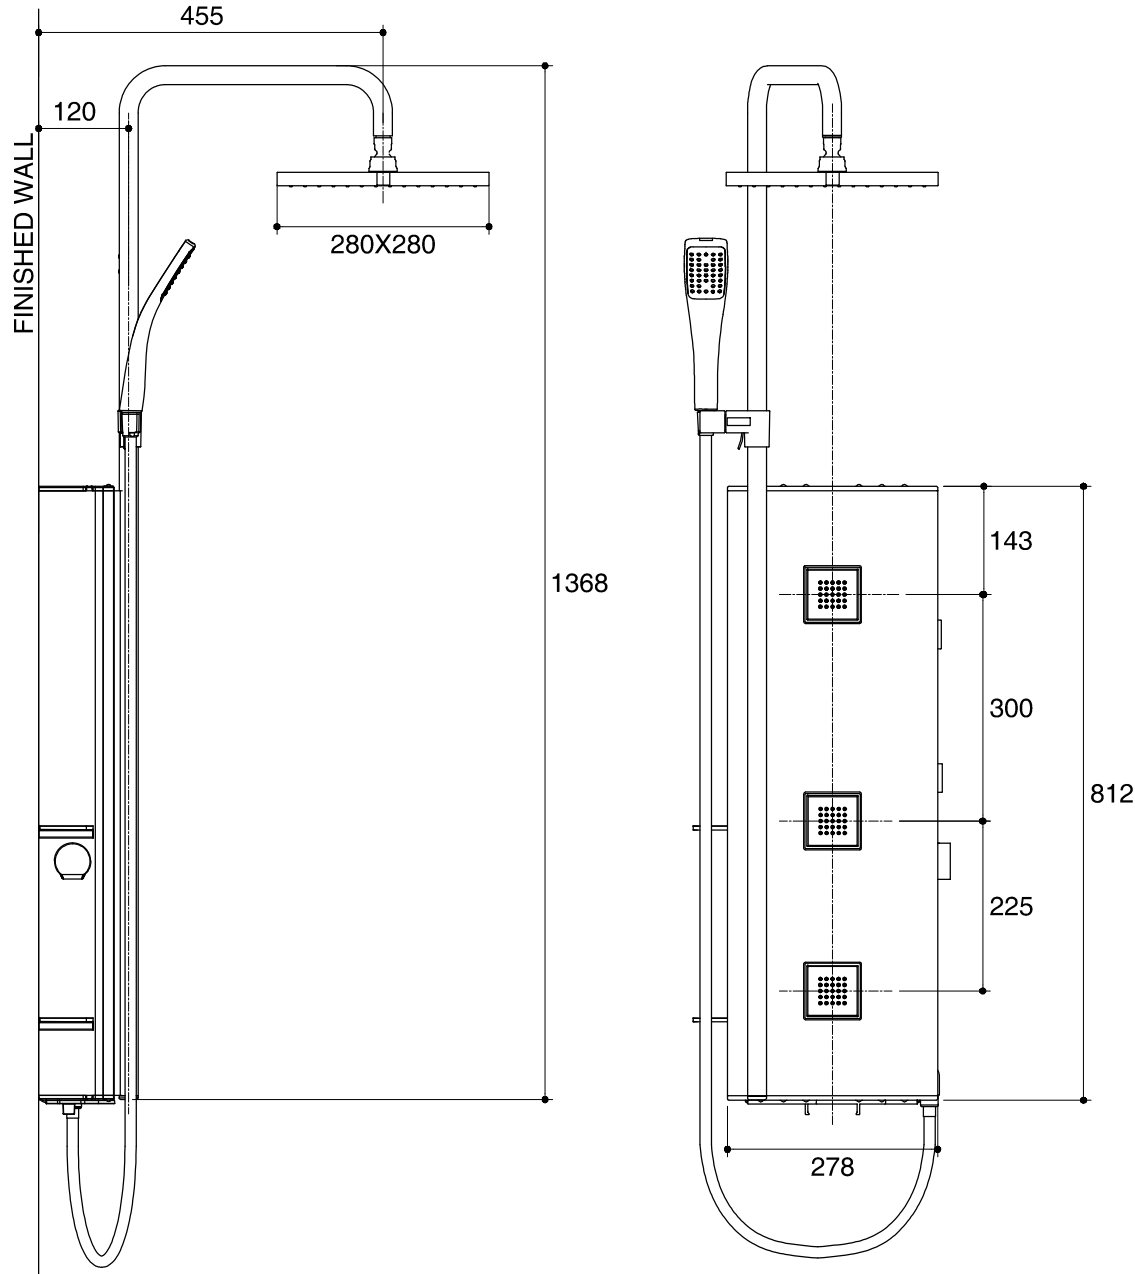

Dimensions are approximate.

Unit: mm

**Mounting Dimensions**

\*The recommended dimension for installation can be adjusted according to user preferences and layout.

<b>SKU</b>	<b>K-3872X-CP</b>
<b>Name</b>	<b>WATERTILE</b>
<b>Description</b>	<b>TOWER SHOWER PANEL</b>

**KOHLER**