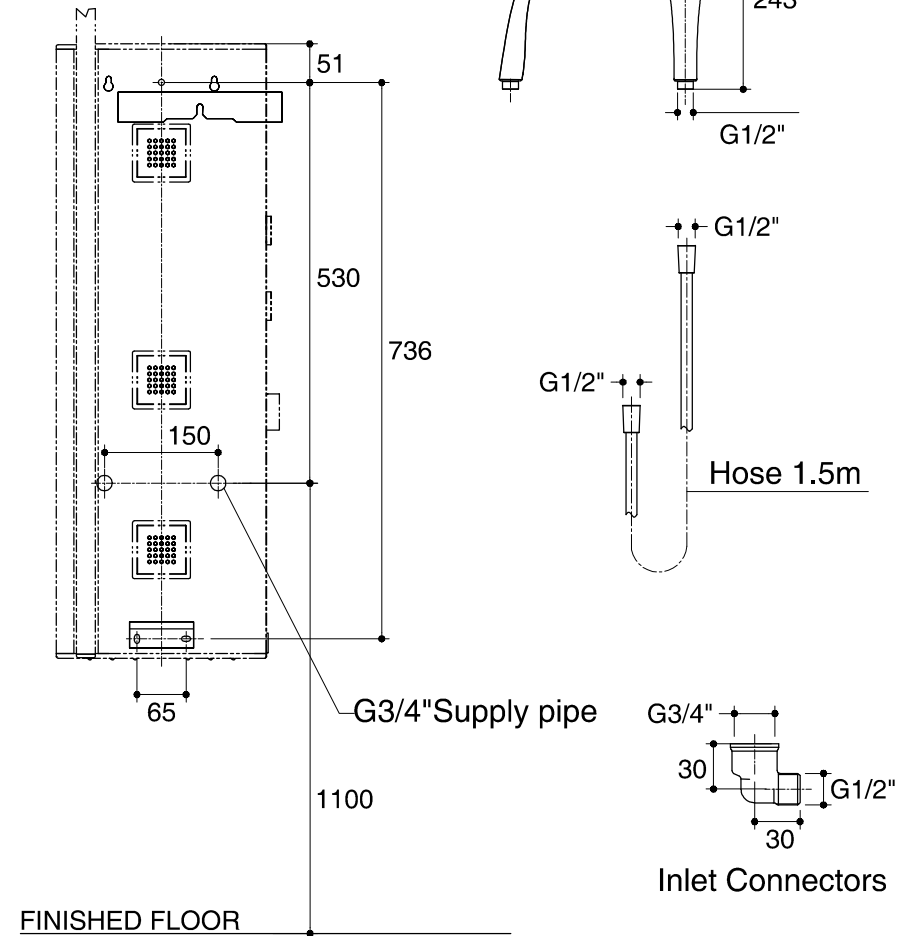

Dimensions are approximate.

Unit: mm

**Mounting Dimensions**

\*The recommended dimension for installation can be adjusted according to user preferences and layout.

<b>SKU</b>	<b>K-3872X-CP</b>
<b>Name</b>	<b>WATERTILE</b>
<b>Description</b>	<b>TOWER SHOWER PANEL</b>