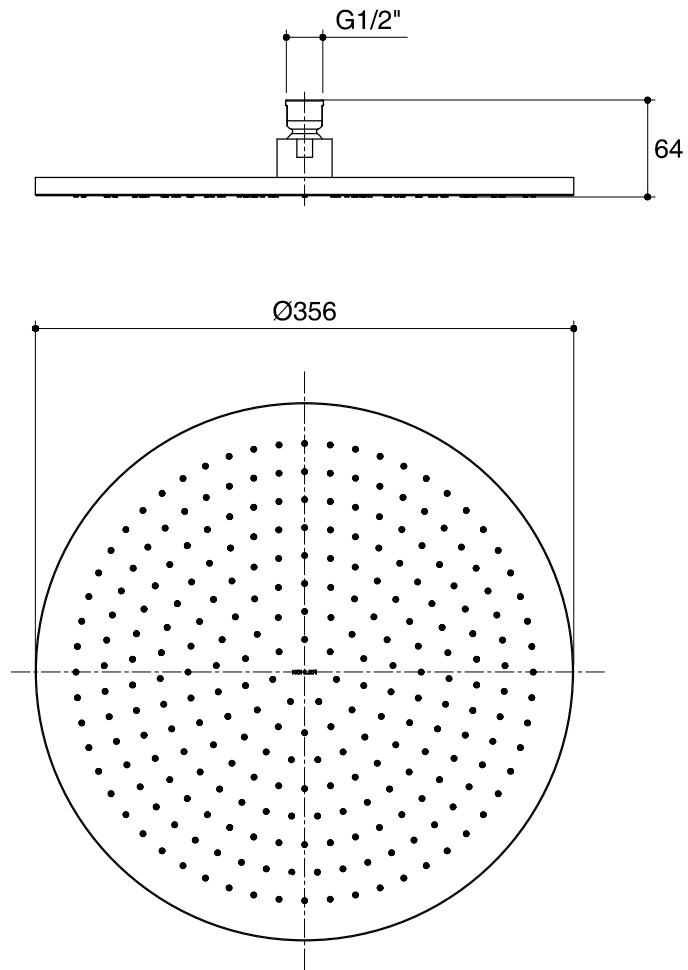

Dimensions are approximate.

Unit: mm

SKU	K-15994T-CP
Name	COMTEMPORARY
Description	SHOWERHEAD

*The recommended dimension for installation can be adjusted according to user preferences and layout.

KOHLER