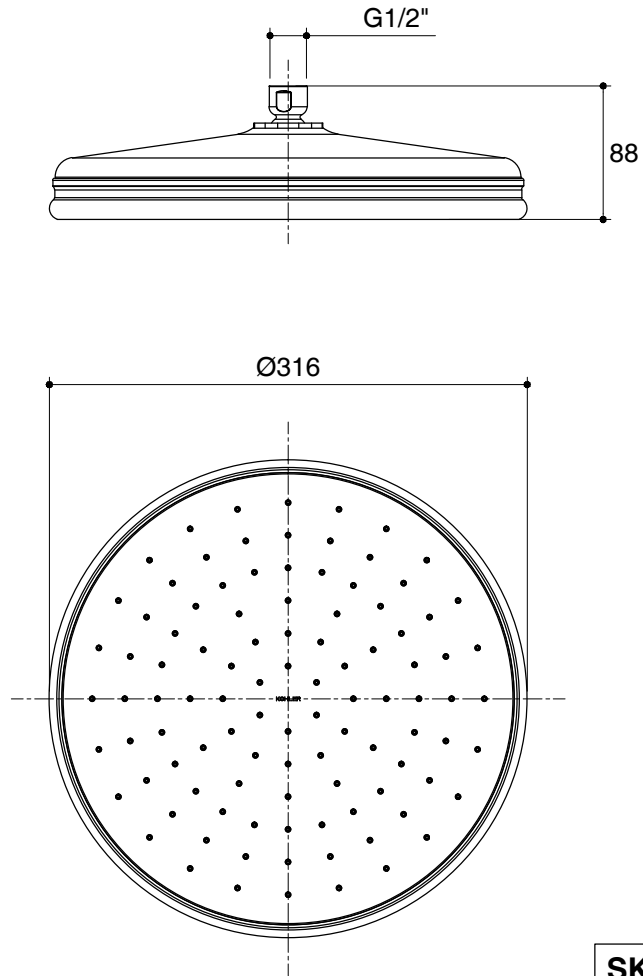

Dimensions are approximate.

Unit: mm

SKU	K-13694X-CP
Name	TRADITIONAL
Description	KATALYST AIR SHOWERHEAD 12", ROUND

*The recommended dimension for installation can be adjusted according to user preferences and layout.