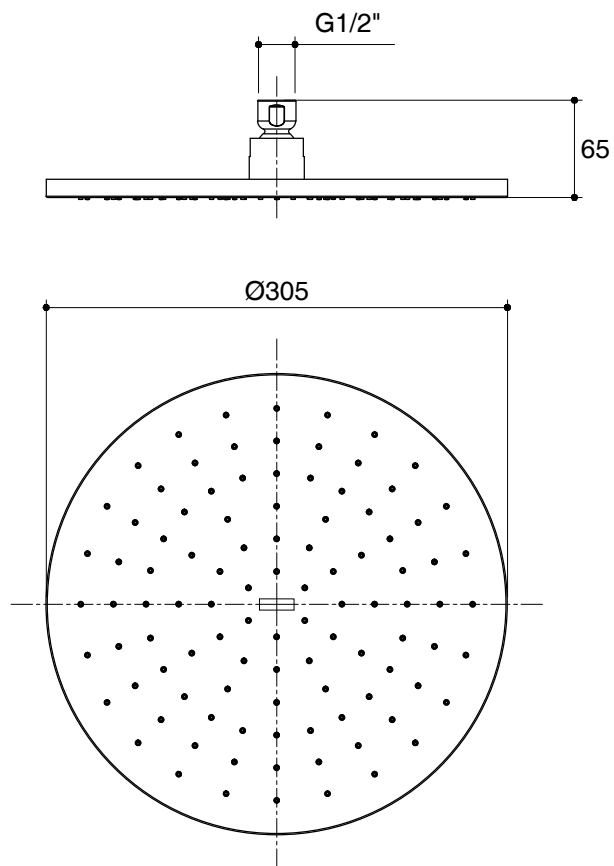

Dimensions are approximate.

Unit: mm

SKU	K-13690X-CP
Name	COMTEMPORARY
Description	KATALYST AIR SHOWERHEAD 12", ROUND

*The recommended dimension for installation can be adjusted according to user preferences and layout.