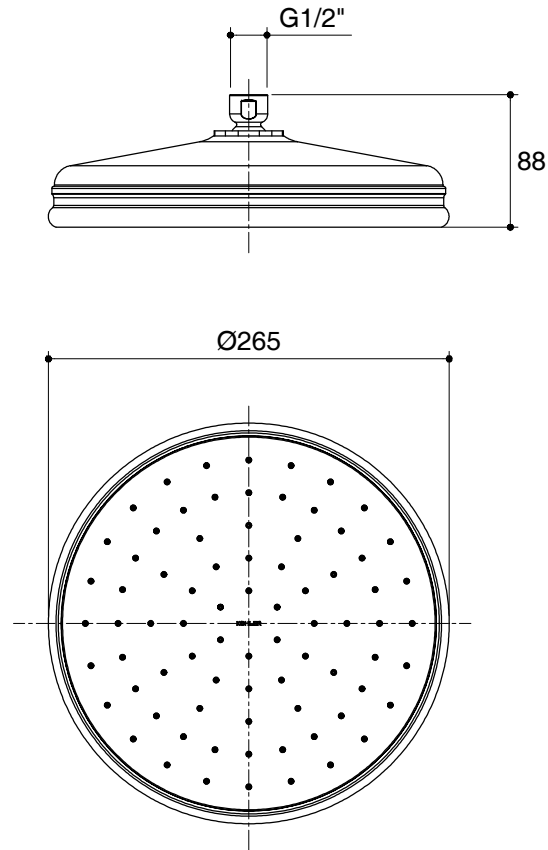

Dimensions are approximate.

Unit: mm

SKU	K-13693X-CP
Name	TRADITIONAL
Description	KATALYST AIR SHOWERHEAD 10", ROUND

*The recommended dimension for installation can be adjusted according to user preferences and layout.