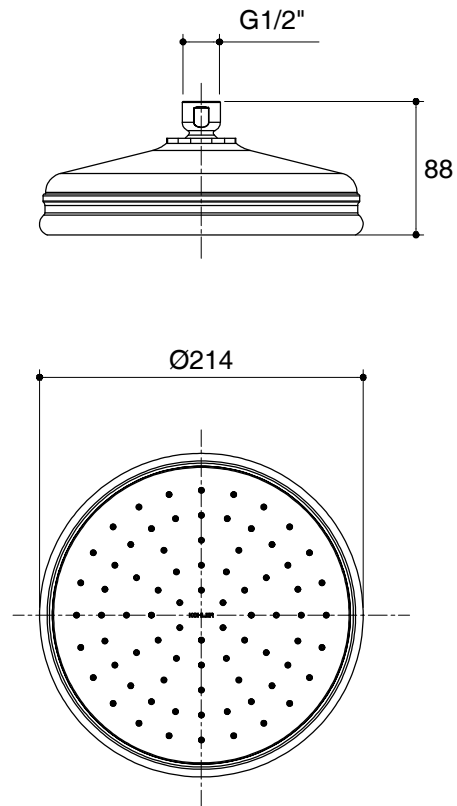

Dimensions are approximate.

Unit: mm

SKU	K-13692X-CP
Name	TRADITIONAL
Description	KATALYST AIR SHOWERHEAD 8" , ROUND

*The recommended dimension for installation can be adjusted according to user preferences and layout.