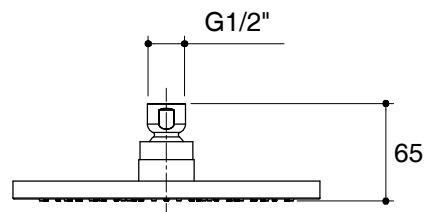

Dimensions are approximate.

Unit: mm

SKU	K-13688X-CP
Name	COMTEMPORAY
Description	KATALYST AIR SHOWERHEAD 8" , ROUND

*The recommended dimension for installation can be adjusted according to user preferences and layout.