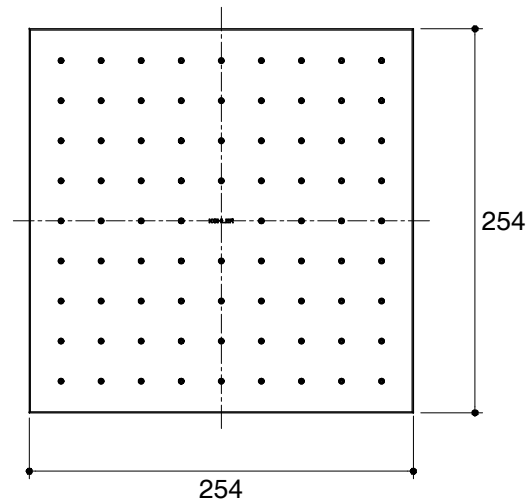

Dimensions are approximate.

Unit: mm

|                    |   |
|--------------------|---|
| <b>SKU</b>         | K-13696X-CP                             |
| <b>Name</b>        | CONTEMPORARY                            |
| <b>Description</b> | KATALYST AIR SHOWERHEAD 10"<br>, SQUARE |

\*The recommended dimension for installation can be adjusted according to user preferences and layout.

**KOHLER**