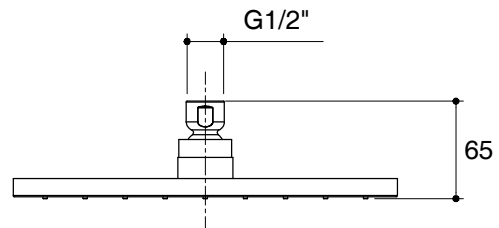

Dimensions are approximate.

Unit: mm

|                    |   |
|--------------------|---|
| <b>SKU</b>         | K-13696X-CP                             |
| <b>Name</b>        | CONTEMPORARY                            |
| <b>Description</b> | KATALYST AIR SHOWERHEAD 10"<br>, SQUARE |

\*The recommended dimension for installation can be adjusted according to user preferences and layout.

**KOHLER**