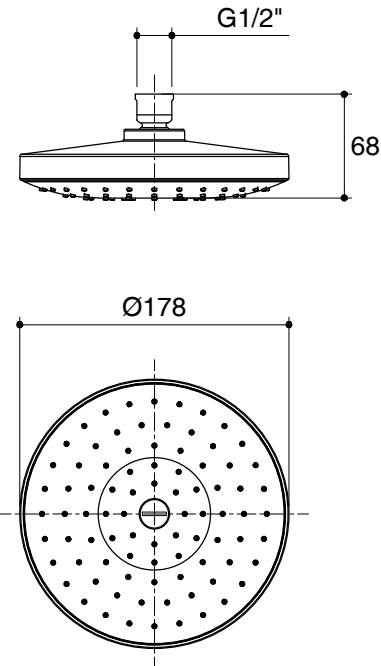

Dimensions are approximate.

Unit: mm

SKU	K-72438X-CP
Name	RAIN DUET
Description	SHOWERHEAD 7" - MODERN

*The recommended dimension for installation can be adjusted according to user preferences and layout.