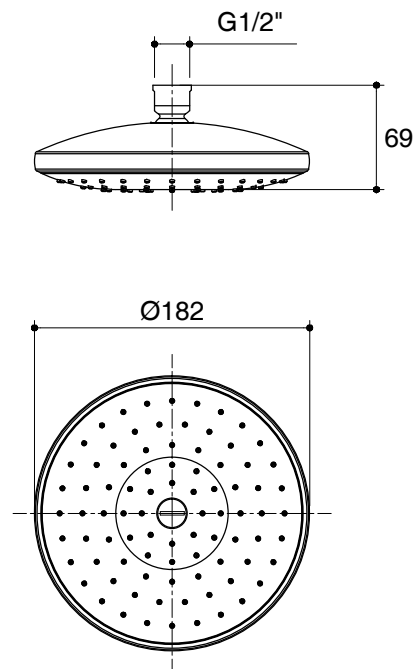

Dimensions are approximate.

Unit: mm

SKU	K-15343X-CP
Name	RAIN DUET
Description	SHOWERHEAD 7"

*The recommended dimension for installation can be adjusted according to user preferences and layout.

KOHLER