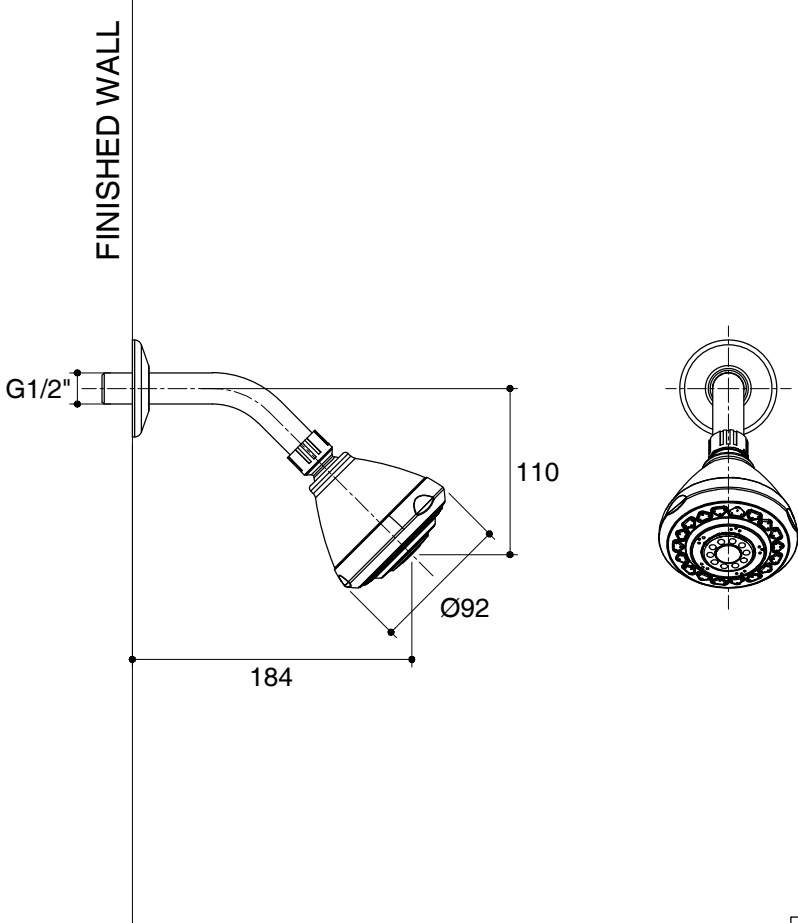

Dimensions are approximate.

Unit: mm

SKU	K-7389X-CP
Name	NATEO
Description	SHOWERHEAD WITH ARM

*The recommended dimension for installation can be adjusted according to user preferences and layout.

KOHLER