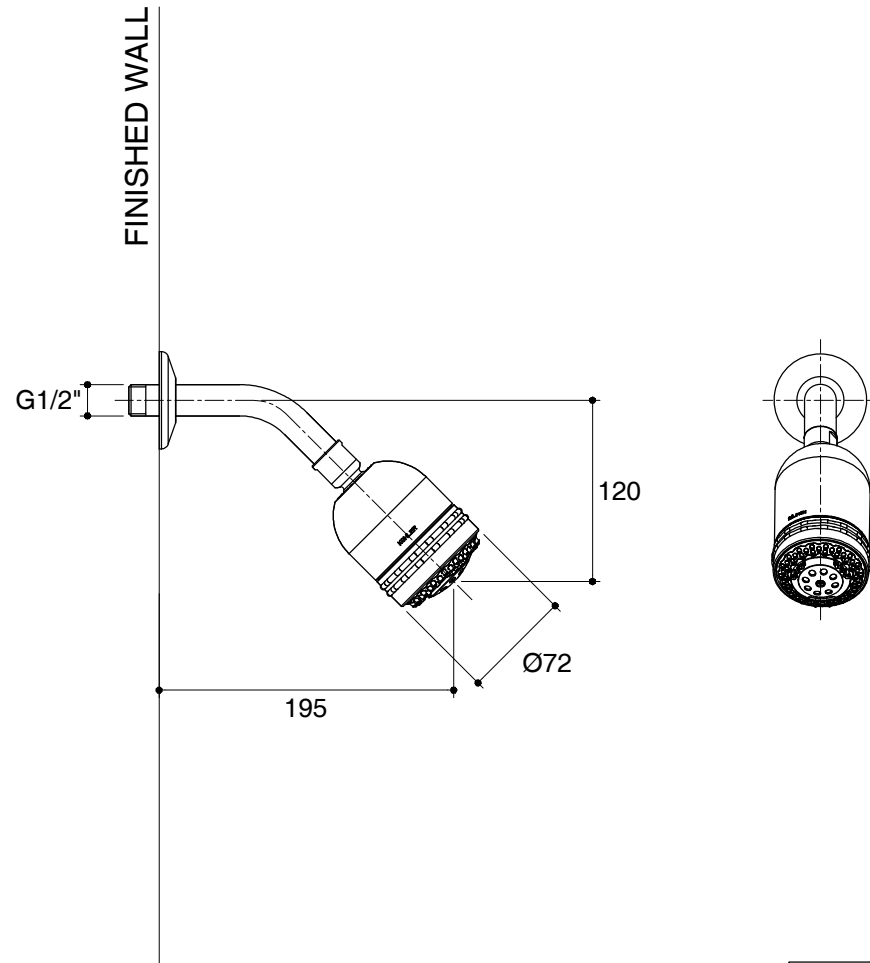

Dimensions are approximate.

Unit: mm

SKU	K-16355X-CP
Name	MASTER SHOWER
Description	SHOWERHEAD WITH ARM

*The recommended dimension for installation can be adjusted according to user preferences and layout.