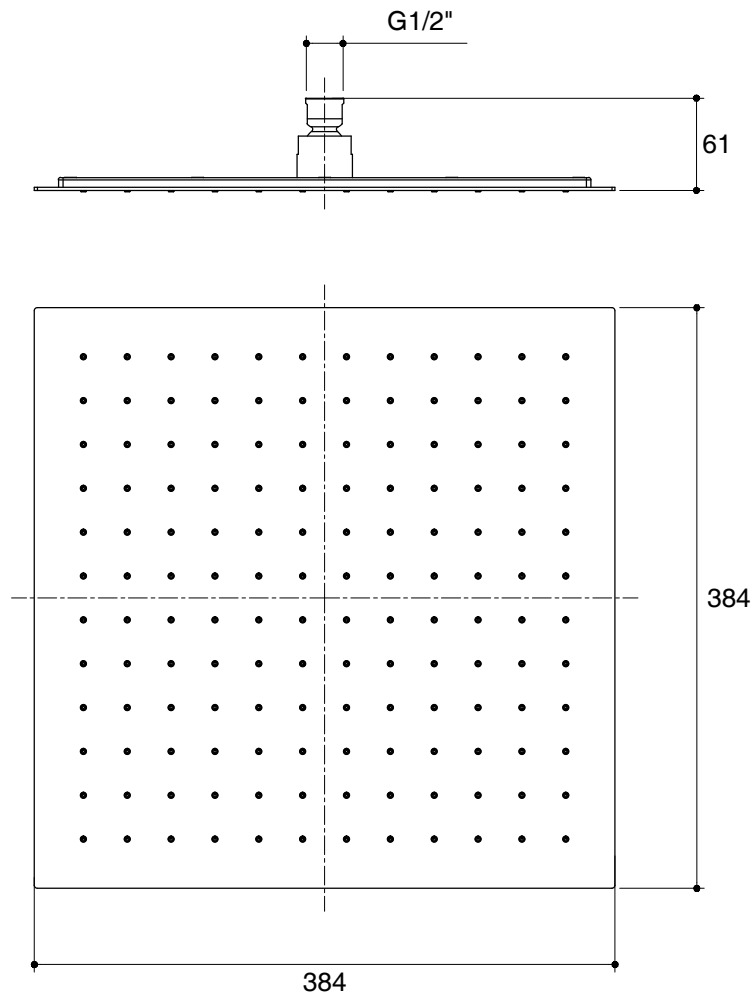

Dimensions are approximate.

Unit: mm

SKU	K-9301T-L-CP
Name	LOURE
Description	AIR SHOWERHEAD 14" ULTRA THIN, SQUARE

*The recommended dimension for installation can be adjusted according to user preferences and layout.