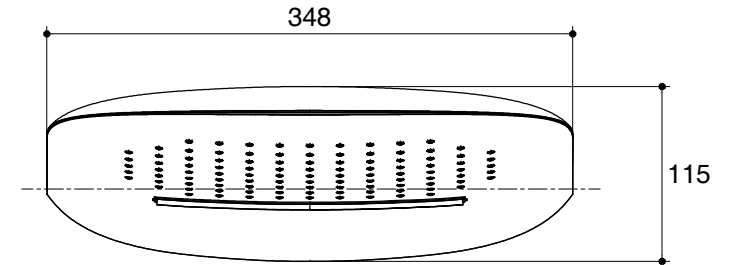

Dimensions are approximate.

Unit: mm

SKU	K-37269X-CP
Name	AIRFOIL
Description	MULTI-FUNCTION WALL-MOUNT SHOWERHEAD

KOHLER

*The recommended dimension for installation can be adjusted according to user preferences and layout.