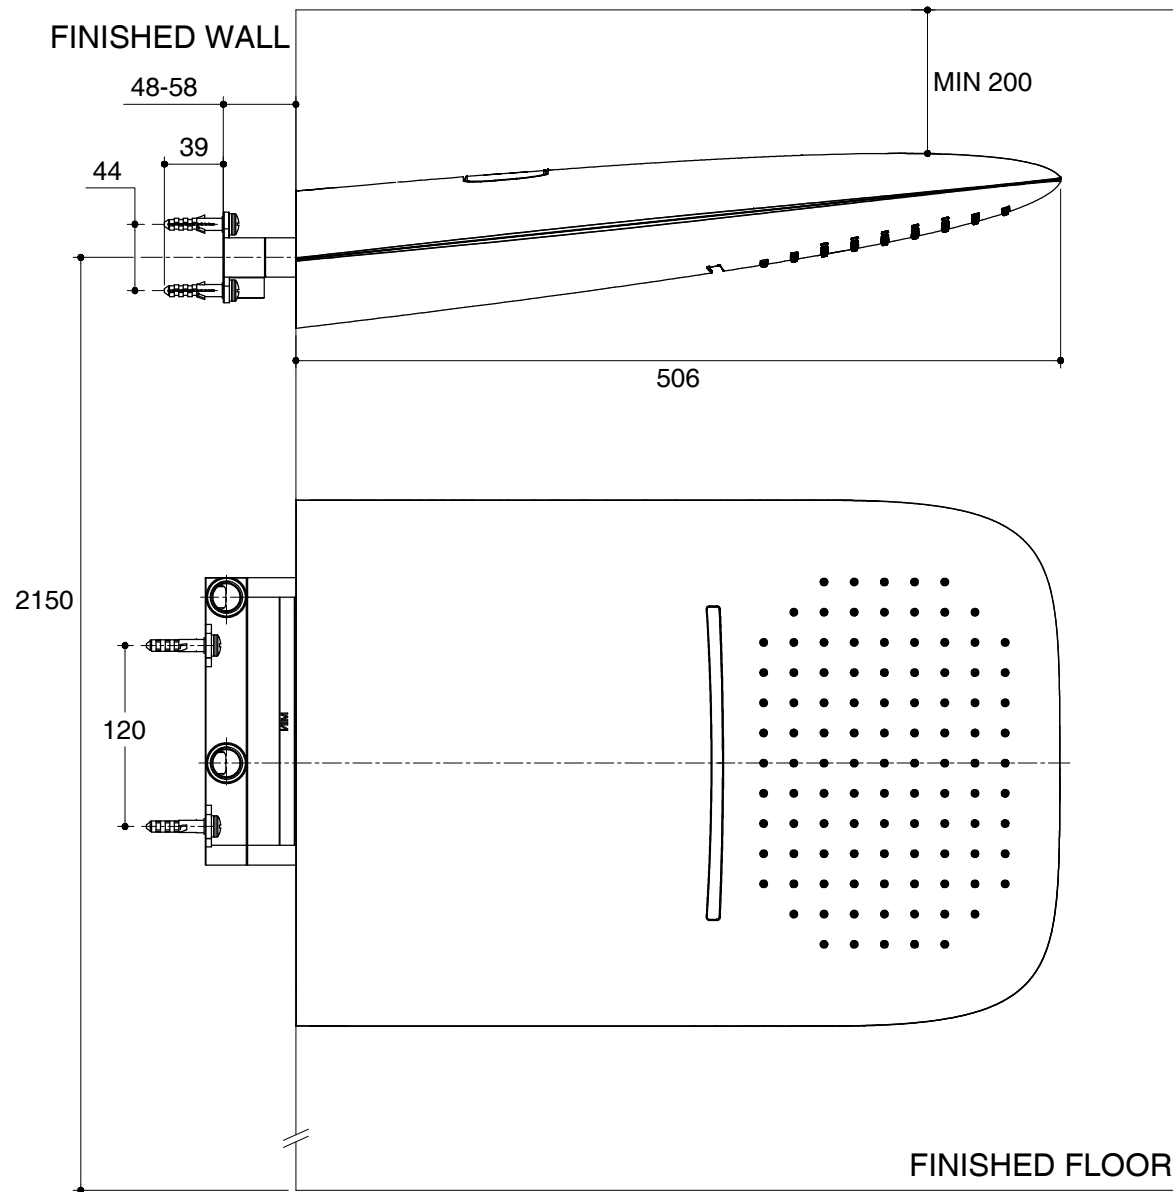

Dimensions are approximate.

Unit: mm

SKU	K-37269X-CP
Name	AIRFOIL
Description	MULTI-FUNCTION WALL-MOUNT SHOWERHEAD

KOHLER

*The recommended dimension for installation can be adjusted according to user preferences and layout.