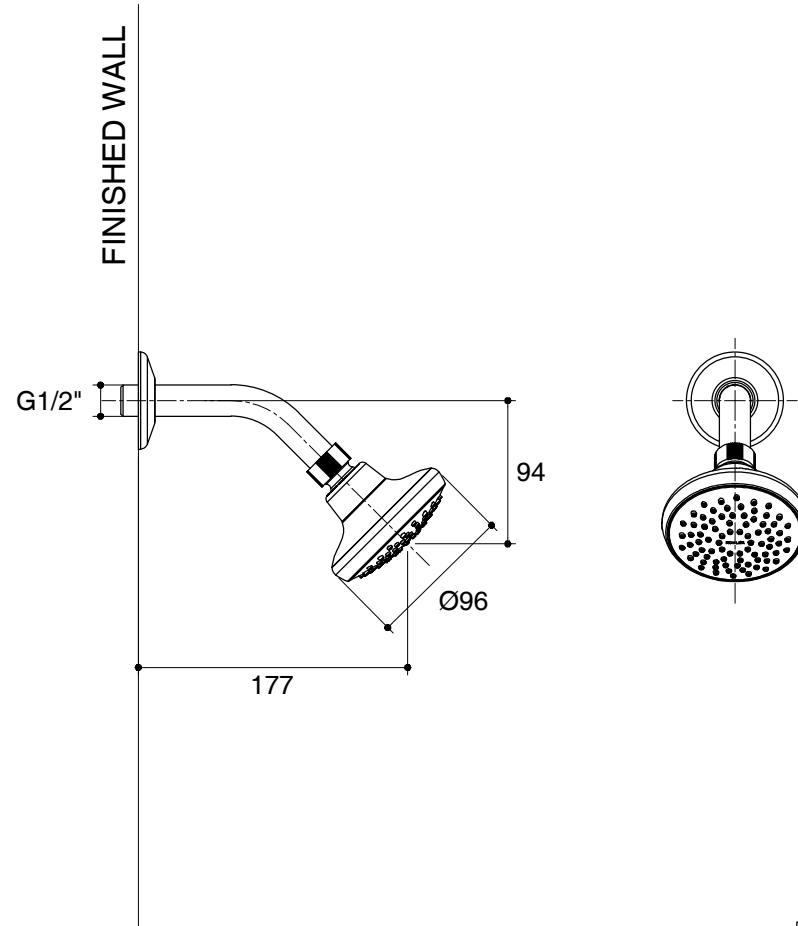

Dimensions are approximate.

Unit: mm

SKU	K-72446X-CP
Name	CITRUS
Description	SHOWERHEAD WITH ARM

*The recommended dimension for installation can be adjusted according to user preferences and layout.

KOHLER