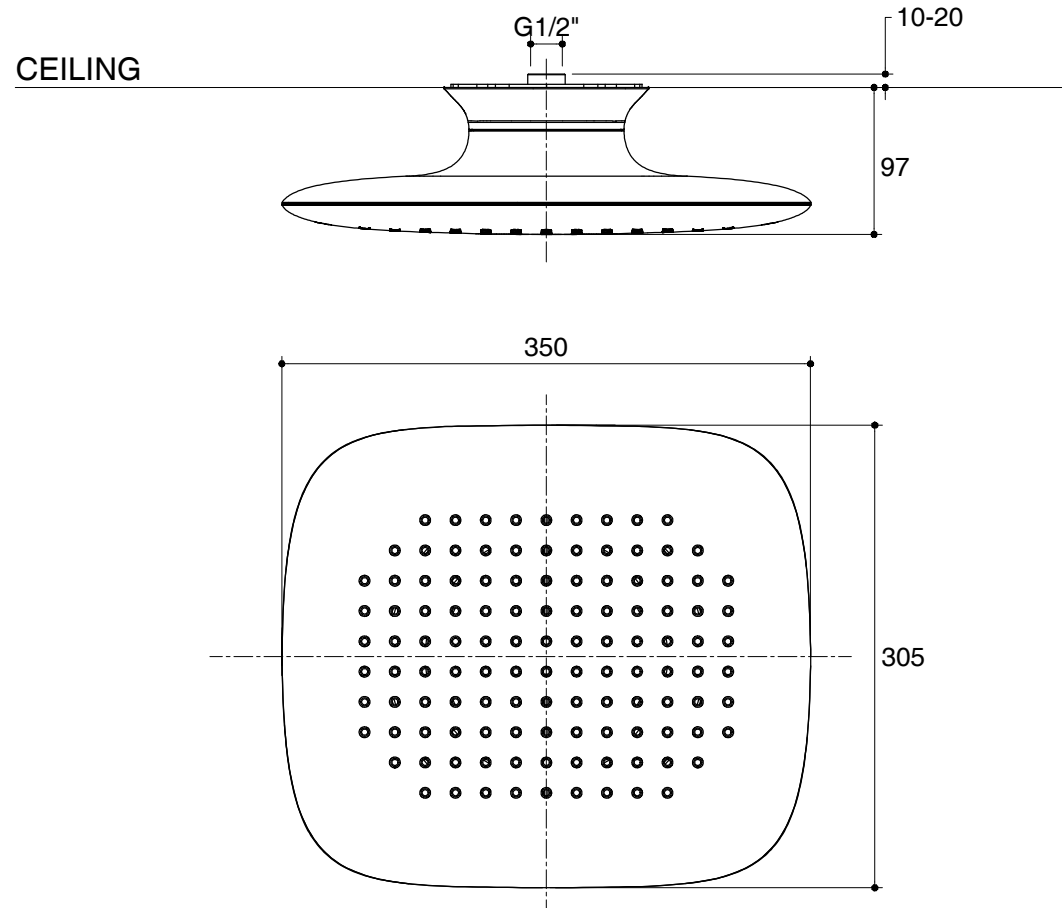

Dimensions are approximate.

Unit: mm

SKU	K-37268X-CP
Name	AIRFOIL
Description	CEILING-MOUNT SHOWERHEAD

*The recommended dimension for installation can be adjusted according to user preferences and layout.